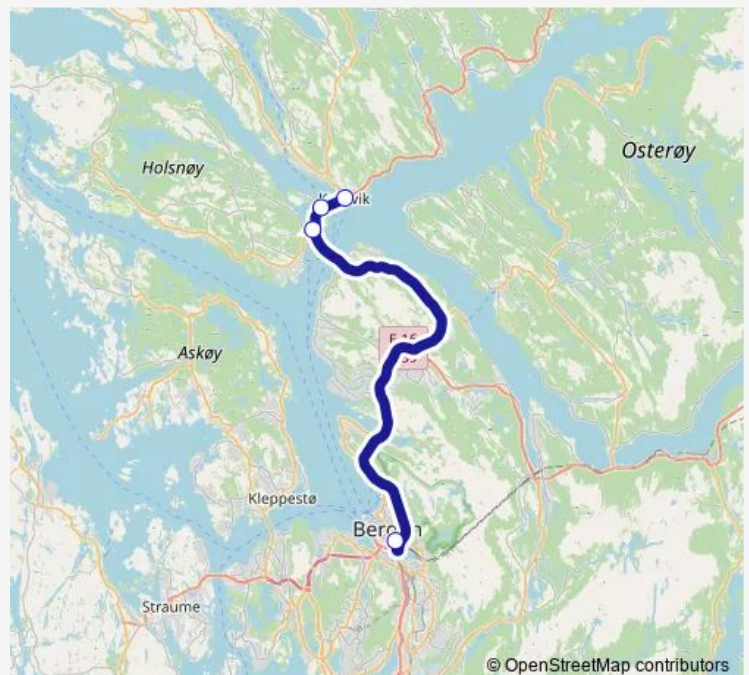

Local Bus Service 300E Knarvik-Bergen ekspress

[Go to website](#)

Direction

Knarvik terminal — Bergen busstasjon

4 stops

[Open route schedule](#)

Knarvik terminal

Blandeverket

Flatøy terminal

Bergen busstasjon

Route schedule

Knarvik terminal — Bergen busstasjon

Monday	06:30-16:30
Tuesday	06:30-16:30
Wednesday	06:30-16:30
Thursday	06:30-16:30
Friday	06:30-16:30
Saturday	—
Sunday	—

Route info

Direction: Knarvik terminal

Stops: 4

Trip Duration: 0 hour 38 min

■ 300E — Knarvik-Bergen ekspress

BusMaps

© OpenStreetMap contributors