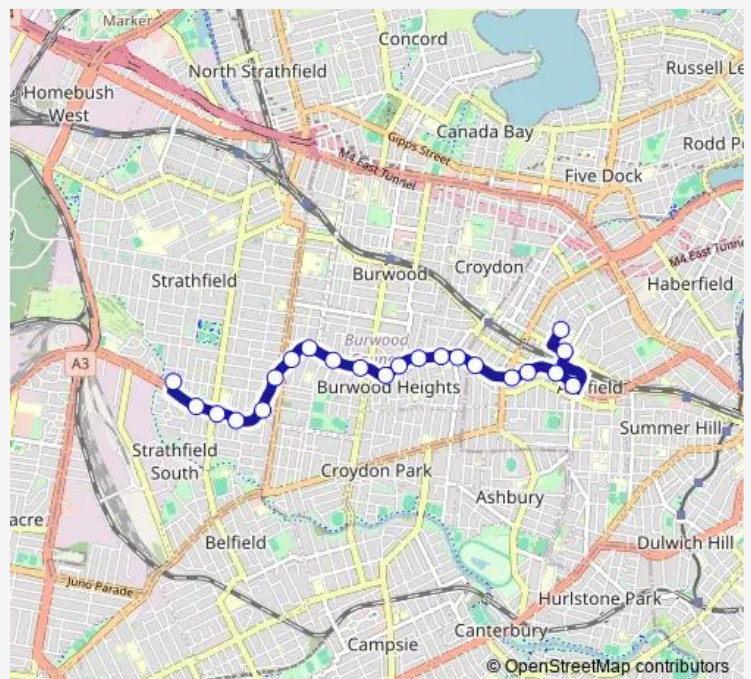

Elizabeth St At Bland St

Ashfield Station, Liverpool Rd, Stand G

Liverpool Rd At Knox St

Liverpool Rd At Lapisch Av

Ashfield Rsl, Liverpool Rd

Liverpool Rd Opp St James Croydon

Liverpool Rd Before Croydon Av

Liverpool Rd At Brighton St

Liverpool Rd At Badminton Rd

Liverpool Rd After Claremont Rd

Liverpool Rd At Culdees Rd

St Joseph's Primary School, Liverpool Rd

Liverpool Rd At The Parade

Liverpool Rd At Beaumaris St

The Broadway, Liverpool Rd

Liverpool Rd Before Plymouth St

Liverpool Rd Before Hill St

Liverpool Rd At Frances Av

Liverpool Rd Opp Strathfield South Public School

Route schedule

St Vincents College Ashfield, Alt St — Wallis Av After Liverpool Rd

Monday	15:10
Tuesday	15:10
Wednesday	15:10
Thursday	15:10
Friday	15:10
Saturday	—
Sunday	—

Route info

Direction: St Vincents College Ashfield, Alt St

Stops: 22

Trip Duration: 0 hour 25 min

725s — De La Salle Ashfield to Liverpool Rd, Strathfield