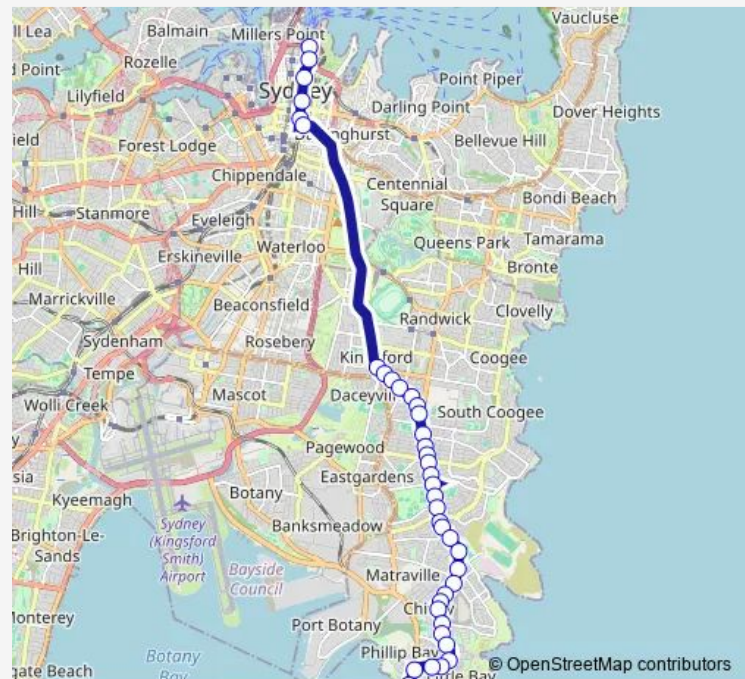

Bus X94 Prepay-Only - La Perouse to City Museum (Express Service)

[Go to website](#)

Direction

Anzac Pde Terminus — Museum Station, Elizabeth St, Stand C

36 stops

[Open route schedule](#)

- Anzac Pde Terminus
- Anzac Pde After Goorawahl Av
- Anzac Pde Before Canara Av
- Anzac Pde Opp Budd Av
- Anzac Pde Opp Jennifer St
- Anzac Pde Opp Pine Av
- Anzac Pde After Little Bay Rd
- Anzac Pde Near Nyan St
- Anzac Pde Near Kenny Av
- Anzac Pde Near Forrest St
- Anzac Pde Near Mitchell St
- Anzac Pde Near Austral St
- Anzac Pde Near Lawson St
- Anzac Pde Near Hillary Pde
- Anzac Pde Near Truscott Av
- Anzac Pde Near St Spyridon School
- Memorial Reserve, Anzac Pde
- Anzac Pde At Murray St
- Anzac Pde At Wade St
- Anzac Pde After Fitzgerald Av

Route schedule

Anzac Pde Terminus — Museum Station, Elizabeth St, Stand C

Monday	06:48-08:15
Tuesday	06:48-08:15
Wednesday	06:48-08:15
Thursday	06:48-08:15
Friday	06:48-08:15
Saturday	—
Sunday	—

Route info

Direction: Anzac Pde Terminus

Stops: 36

Trip Duration: 0 hour 49 min

X94 — Prepay-Only - La Perouse to City Museum (Express Service)