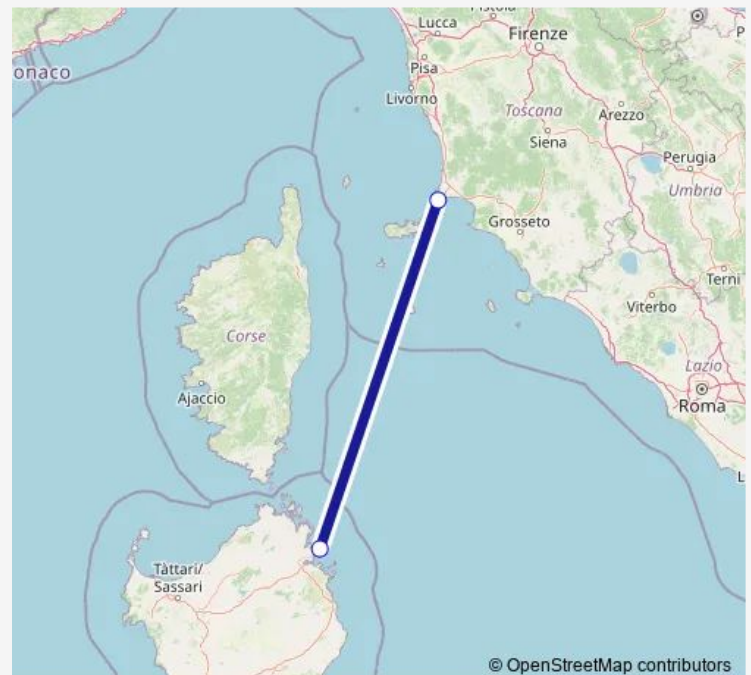

# Ferry ITGAI-ITPIO Golfo Aranci - Piombino

[Go to website](#)**Direction**

Porto di Golfo Aranci — Porto di Piombino

2 stops

[Open route schedule](#)

Porto di Golfo Aranci

Porto di Piombino

**Route schedule**

Porto di Golfo Aranci — Porto di Piombino

Monday 07:00-14:30

Tuesday —

Wednesday —

Thursday 20:30-22:00

Friday 07:00

Saturday —

Sunday —

**Route info**

Direction: Porto di Golfo Aranci

Stops: 2

Trip Duration: 5 hour 30 min

■ ITGAI-ITPIO — Golfo Aranci - Piombino

ITGAI-ITPIO Ferry time schedules and route maps are available in an offline PDF at [busmaps.com](https://busmaps.com). Use the [busmaps.com](https://busmaps.com) website to see live bus times, train schedule or subway schedule, and step-by-step directions for all public transit in Piombino