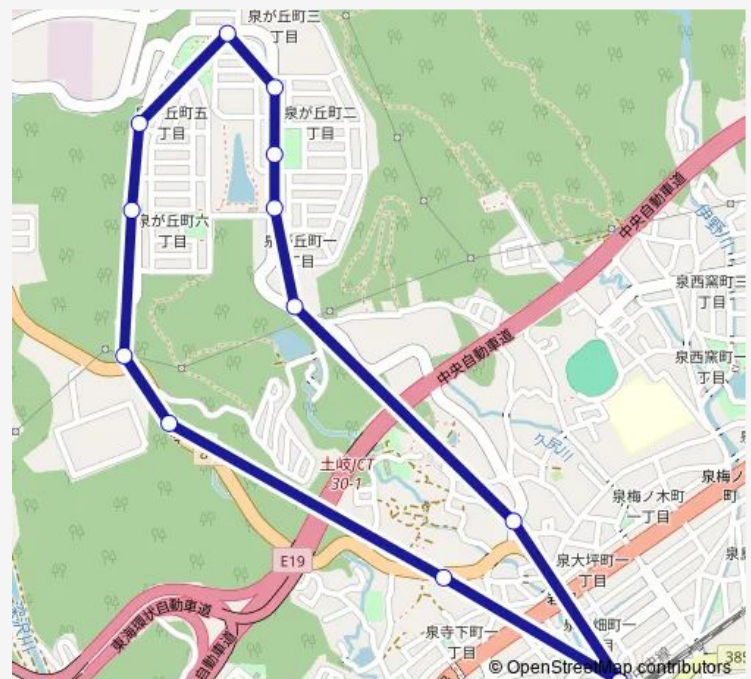

Thursday 07:06-20:19

Friday 07:06-20:19

Saturday 08:29-14:49

Sunday 08:29-14:49

Route info

Direction: 土岐市駅前

Stops: 15

Trip Duration: 0 hour 20 min