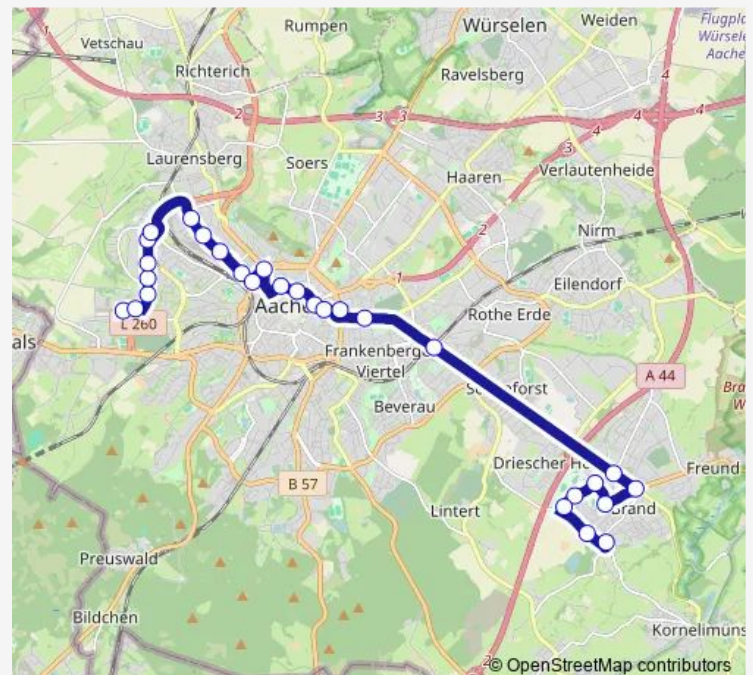

### Direction

Aachen, Uniklinik — Aachen, Brand Niederforstbach

28 stops

[Open route schedule](#)

Aachen, Uniklinik

Aachen, Worringer Weg

Aachen, Wendlingweg

Aachen, Otto-Blumenthal-Straße

### Route schedule

Aachen, Uniklinik — Aachen, Brand Niederforstbach

Monday —

Tuesday 15:24-18:01

Wednesday 15:24-18:01

Thursday 17:04

Friday 15:24-18:01

Saturday —

### Route info

Direction: Aachen, Uniklinik

Stops: 28

Trip Duration: 0 hour 44 min

X73

BusMaps

Aachen, Brand

Aachen, Brand Schwimmhalle

## Direction

Aachen, Brand Freund — Aachen, Uniklinik

26 stops

[Open route schedule](#)

Aachen, Brand Freund

Aachen, Brand Goertzbrunnstraße

Aachen, Brand Eilendorfer Straße

Aachen, Brand Kolpingstraße