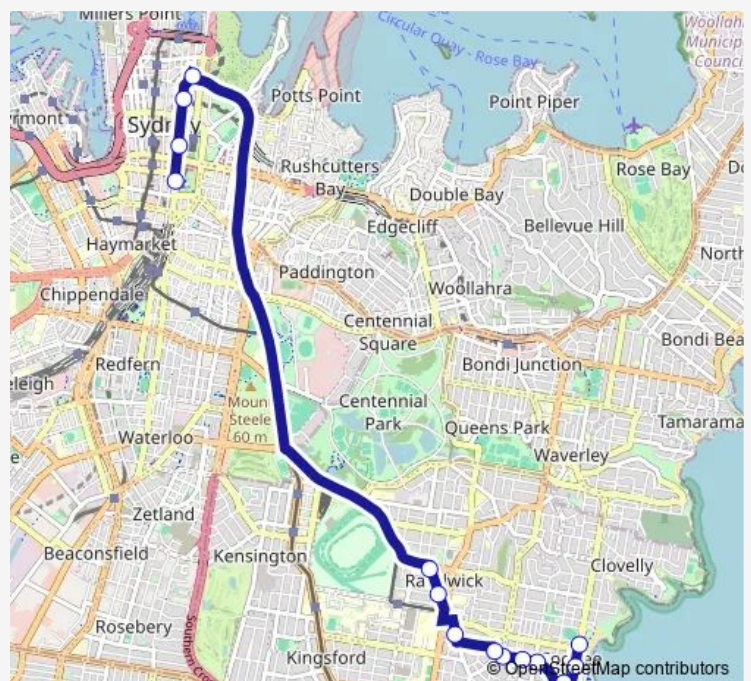

St Pauls St At Dudley St

Carr St Opp Baker Park

Carr St At Byron St

Carr St Opp Berwick St

Havelock Av At Asher St

Arden St At Carr St

Arden St At Coogee Bay Rd

Arden St Before Dolphin St

Route schedule

Spring St Before Pitt St — Arden St Before Dolphin St

Monday 16:31-18:41

Tuesday 16:31-18:41

Wednesday 16:31-18:41

Thursday 16:31-18:41

Friday 16:31-18:41

Saturday —

Sunday —

Route info

Direction: Spring St Before Pitt St

Stops: 17

Trip Duration: 0 hour 41 min

Direction

Arden St Opp Coogee Bay Rd — Museum Station, Elizabeth St, Stand C

14 stops

Route schedule

Arden St Opp Coogee Bay Rd — Museum Station, Elizabeth St, Stand C

Monday 06:40-08:27

Tuesday 06:40-08:27

Wednesday 06:40-08:27

Thursday 06:40-08:27

Friday 06:40-08:27

Saturday —