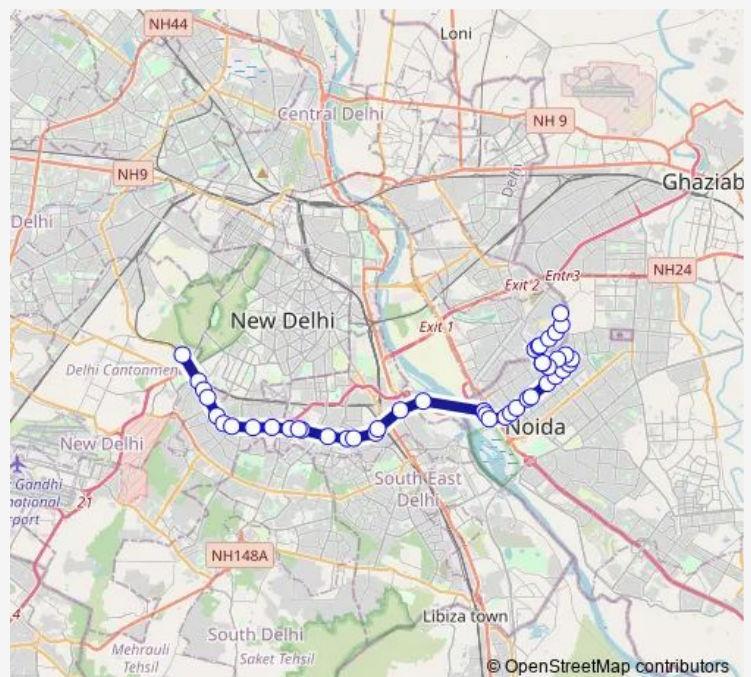

Toll Road Corner

Toll Bridge Corner

Yamuna Bridge West

Route schedule

Dhaura Kuan (Ring Road) — Mayur Vihar Ph III Paper Market

Monday 06:15-20:50

Tuesday 06:15-20:50

Wednesday 06:15-20:50

Thursday 06:15-20:50

Friday 06:15-20:50

Saturday 06:15-20:50

Sunday 06:15-20:50

Route info

Direction: Dhaura Kuan (Ring Road)

Stops: 44

Trip Duration: 1 hour 45 min