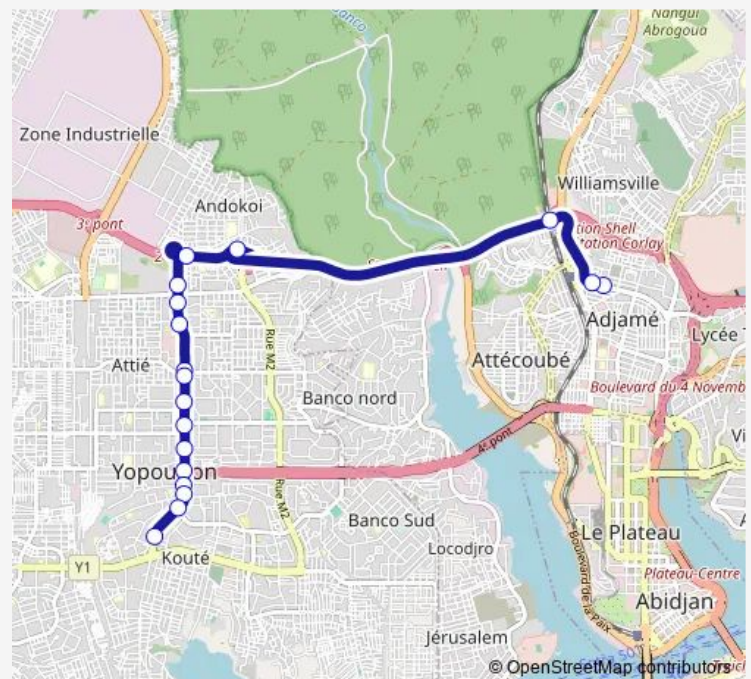

Route schedule

Renault — Yopougon Palais

Monday 06:00

Tuesday 06:00

Wednesday 06:00

Thursday 06:00

Friday 06:00

Saturday 06:00

Sunday 06:00

Route info

Direction: Renault

Stops: 18

Trip Duration: 0 hour 45 min

■ gbaka : Yopougon Palais ↔ Adjamé Renault

Direction

Yopougon Palais — Renault