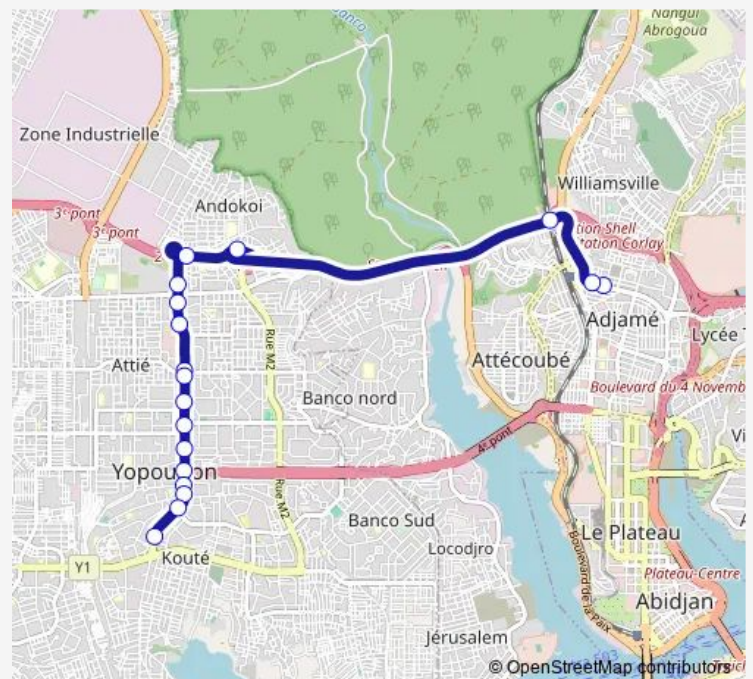

Route schedule

Renault — Yopougon Palais

Monday 06:00

Tuesday 06:00

Wednesday 06:00

Thursday 06:00

Friday 06:00

Saturday 06:00

Sunday 06:00

Route info

Direction: Renault

Stops: 18

Trip Duration: 0 hour 45 min

■ gbaka : Yopougon Palais ↔ Adjamé Renault

Direction

Yopougon Palais — Renault