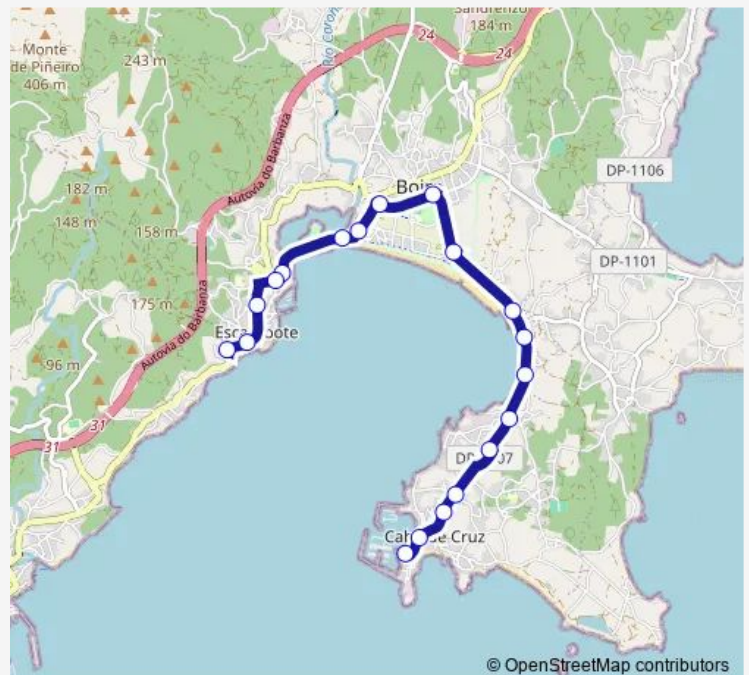

Saturday 08:10-21:10

Sunday 11:30-21:10

Route info

Direction: Cabo De Cruz

Stops: 19

Trip Duration: 0 hour 20 min

■ Xg847020 — Pontellón-Boiro-Cabo de Cruz

Direction