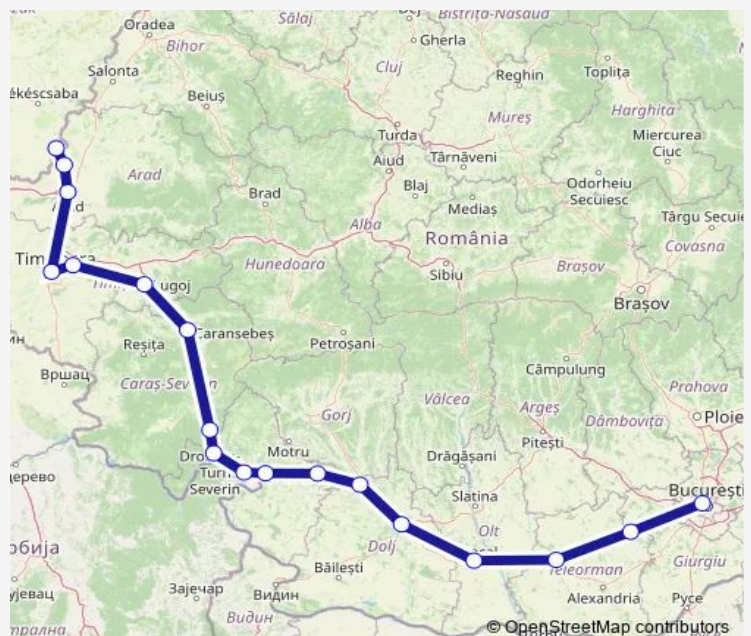

Rail IR: Lokoshaza - București Nord Gr.A IR: Lokoshaza - Curtici - Arad - Timișoara Nord - Remetea Mare - Lugoj - Caransebeș - Băile Herculane - Orșova - Drobeta Tr. Severin - Balota - Strehaia hc. - Filiași - Craiova - Caracal - Roșiori Nord - Videle - București Nord Gr.A

Timișoara Nord

Remetea Mare

Lugoj

Caransebeș

Băile Herculane

Orșova

Drobeta Tr. Severin

Balota

Lokoshaza — București Nord Gr.A

Monday 11:45

Tuesday 11:45

Wednesday 11:45

Thursday 11:45

Friday 11:45

Saturday 11:45

Sunday 11:45

Route info

Direction: Lokoshaza

Stops: 18

Trip Duration: 12 hour 46 min

IR: Lokoshaza - București Nord Gr.A Rail time schedules and route maps are available in an offline PDF at busmaps.com. Use the busmaps.com website to see live bus times, train schedule or subway schedule, and step-by-step directions for all public transit in Strehaia