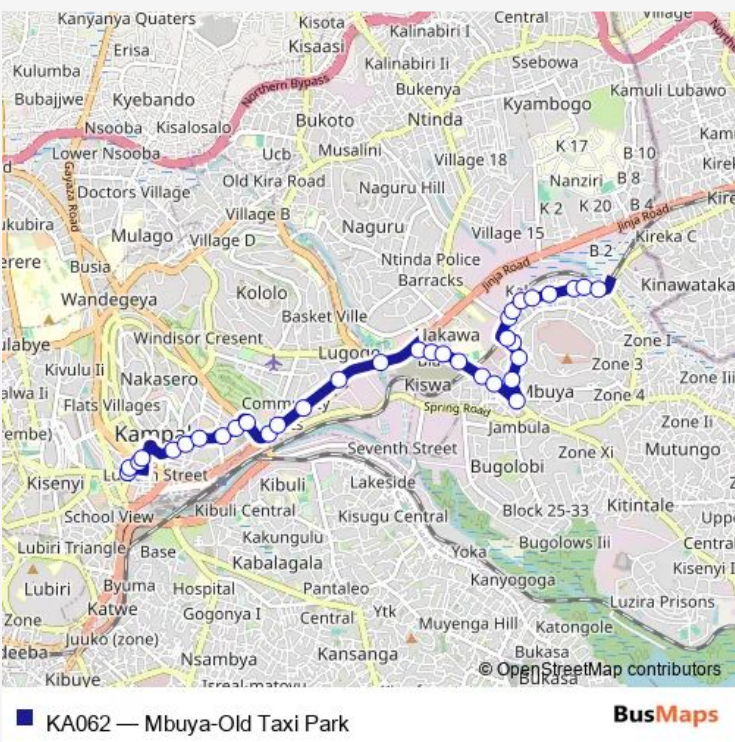

Bus KA062 Mbuya-Old Taxi Park

[Go to website](#)

Direction
Mutaasa — Tick Pharmacy
34 stops
[Open route schedule](#)

- Mutaasa
- Burton - William Roundabout
- Crane Bank - City Square
- Grand Imperial Hotel - East African Development Bank
- Sheraton Gardens - Nile Avenue
- Uganda Bureau of Statistics - Sheraton Hotel
- Ministry of Finance - International Conference Centre
- Ubc Headquarters (Nile Avenue)
- Uganda Media Centre (Nile Avenue)
- Oasis Mall
- Centenary Park - Electoral Commission
- Warid Clock Tower - Airtel Headquarters
- British American Tobacco
- Archer Rd - New Vision
- Lugogo Shopping Mall - Shoprite (Jinja Rd)
- Total - Nakawa Business Park
- Ura
- Uganda Institute of Information
- Mubs Nakawa
- Landmark Apartments - Akamwesi Hostel
- Betsam Students Hostel

Route schedule
Mutaasa — Tick Pharmacy

Monday	06:30-19:00
Tuesday	06:30-19:00
Wednesday	06:30-19:00
Thursday	06:30-19:00
Friday	06:30-19:00
Saturday	06:30-19:00
Sunday	06:30-19:00

Route info
Direction: Mutaasa
Stops: 34
Trip Duration: 1 hour 6 min