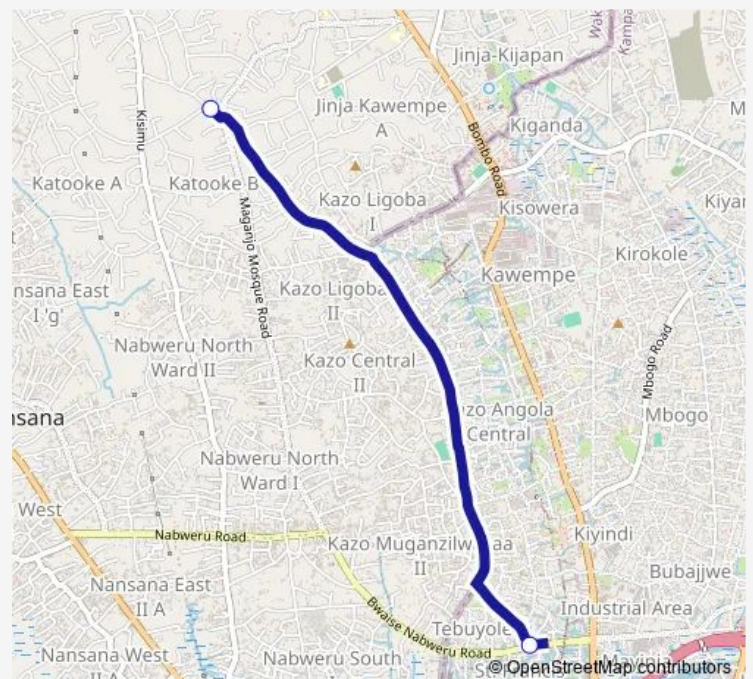

Bus Ic186 Bam Supermarket Bwaise-Katooke

[Go to website](#)

Direction

Eden Service Park — Katooke Stage

2 stops

[Open route schedule](#)

Eden Service Park

Katooke Stage

Route schedule

Eden Service Park — Katooke Stage

Monday	06:30-19:00
Tuesday	06:30-19:00
Wednesday	06:30-19:00
Thursday	06:30-19:00
Friday	06:30-19:00
Saturday	06:30-19:00
Sunday	06:30-19:00

Route info

Direction: Eden Service Park

Stops: 2

Trip Duration: 0 hour 17 min

Ic186 — Bam Supermarket Bwaise-Katooke

BusMaps

lc186 Bus time schedules and route maps are available in an offline PDF at busmaps.com. Use the busmaps.com website to see live bus times, train schedule or subway schedule, and step-by-step directions for all public transit in Kampala