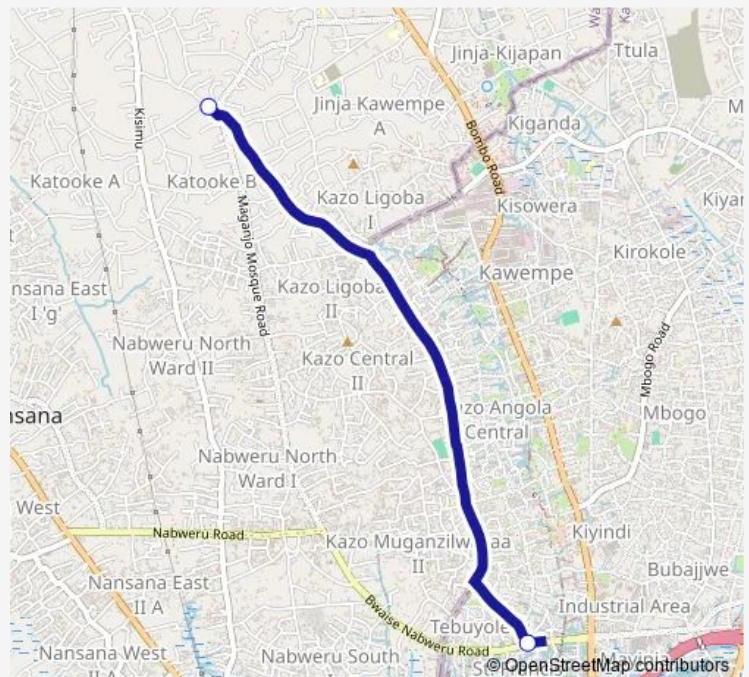

## Bus IC186 Bam Supermarket Bwaise-Katooke

[Go to website](#)

### Direction

Eden Service Park — Katooke Stage

2 stops

[Open route schedule](#)

Eden Service Park

Katooke Stage

### Route schedule

Eden Service Park — Katooke Stage

|           |             |
|-----------|-------------|
| Monday    | 06:30-19:00 |
| Tuesday   | 06:30-19:00 |
| Wednesday | 06:30-19:00 |
| Thursday  | 06:30-19:00 |
| Friday    | 06:30-19:00 |
| Saturday  | 06:30-19:00 |
| Sunday    | 06:30-19:00 |

### Route info

Direction: Eden Service Park

Stops: 2

Trip Duration: 0 hour 19 min

■ IC186 — Bam Supermarket Bwaise-Katooke

BusMaps

IC186 Bus time schedules and route maps are available in an offline PDF at [busmaps.com](https://busmaps.com). Use the [busmaps.com](https://busmaps.com) website to see live bus times, train schedule or subway schedule, and step-by-step directions for all public transit in Kampala