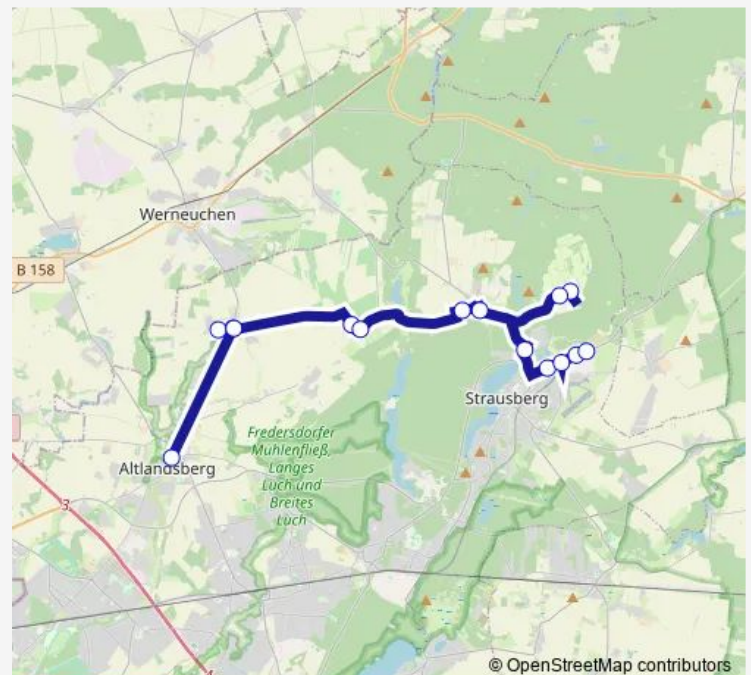

### Direction

Altlandsberg, Markt — Buchholz (MOL), Dorf

4 stops

[Open route schedule](#)

Altlandsberg, Markt

Altlandsberg, Buchholzer Allee

Altlandsberg, Vorwerk

Buchholz (MOL), Dorf

### Route schedule

Altlandsberg, Markt — Buchholz (MOL), Dorf

Monday 08:40-18:40

Tuesday 08:40-18:40

Wednesday 08:40-18:40

Thursday 08:40-18:40

Friday 08:40-18:40

Saturday —

### Route info

Direction: Altlandsberg, Markt

Stops: 4

Trip Duration: 0 hour 9 min

R931

## Route info

Direction: Buchholz (MOL), Dorf

Stops: 4

Trip Duration: 0 hour 8 min