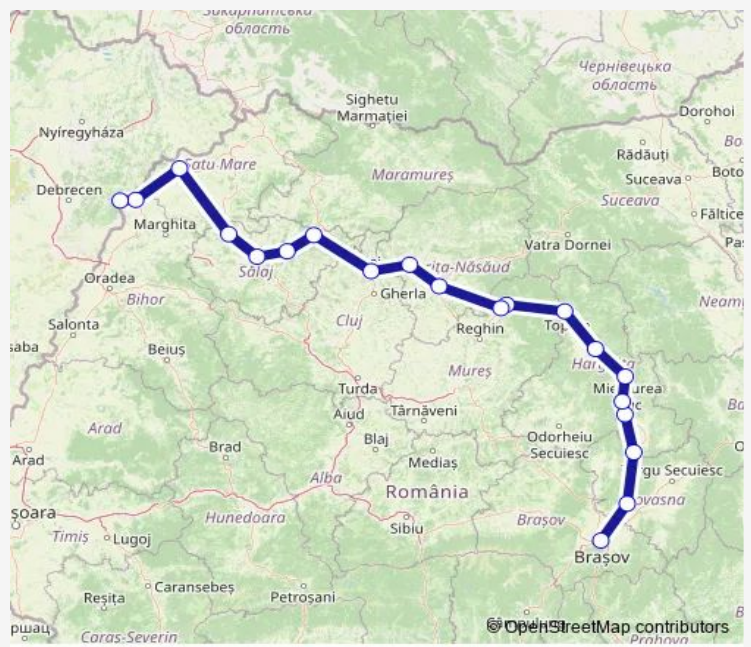

Rail IR-N: Braşov - Nyirabrany IR-N: Braşov - Sfântu Gheorghe - Băile Tuşnad Hm. - Miercurea Ciuc - Siculeni - Izvoru Oltului - Gheorgheni - Topliţa - Deda Bistra Hm. - Deda - Sărăţel - Beclean pe Someş - Dej Calatori - Letca Hm. - Jibou - Zalău Nord - Sărmăşag - Carei - Valea lui Mihai - Nyirabrany

[Go to website](#)

Direction

Braşov — Nyirabrany

20 stops

[Open route schedule](#)

- Braşov
- Sfântu Gheorghe
- Băile Tuşnad Hm.
- Miercurea Ciuc
- Siculeni
- Izvoru Oltului
- Gheorgheni
- Topliţa
- Deda Bistra Hm.
- Deda
- Sărăţel
- Beclean pe Someş
- Dej Calatori
- Letca Hm.
- Jibou
- Zalău Nord
- Sărmăşag
- Carei
- Valea lui Mihai

Route schedule

Braşov — Nyirabrany

Monday	18:51
Tuesday	18:51
Wednesday	18:51
Thursday	18:51
Friday	18:51
Saturday	18:51
Sunday	18:51

Route info

Direction: Braşov

Stops: 20

Trip Duration: 11 hour 32 min

IR-N: Braşov - Nyirabrany Rail time schedules and route maps are available in an offline PDF at busmaps.com. Use the busmaps.com website to see live bus times, train schedule or subway schedule, and step-by-step directions for all public transit in Beclean