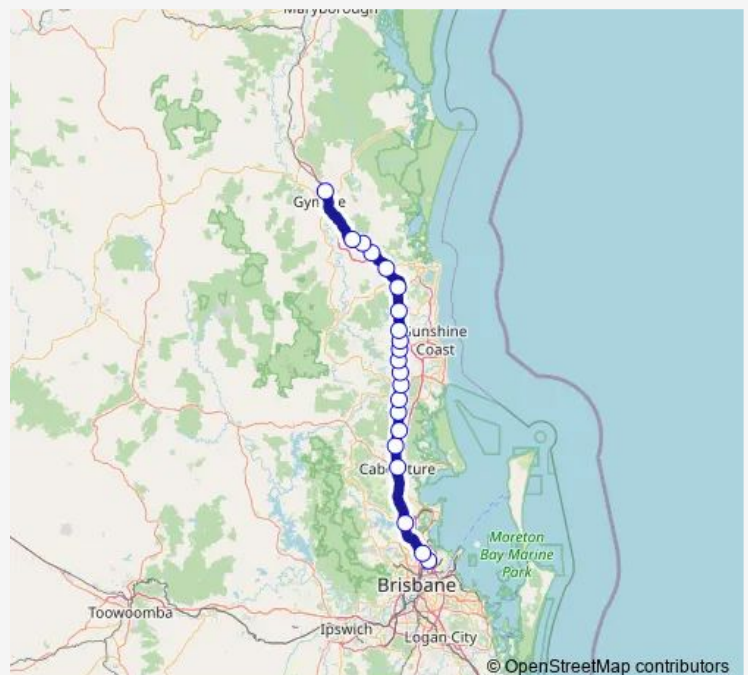

Pomona station, platform 1

Cooran station, platform 1

Traveston station, platform 1

Gympie North station, platform 1

Route schedule

Northgate station, platform 3 — Gympie North station, platform 1

Monday —

Tuesday —

Wednesday —

Thursday —

Friday 18:10

Saturday —

Sunday —

Route info

Direction: Northgate station, platform 3

Stops: 21

Trip Duration: 2 hour 50 min

SHGY — Shorncliffe line - Gympie North line

Direction

Northgate station, platform 3 — Gympie North station, platform 1

21 stops

[Open route schedule](#)

Northgate station, platform 3

Geebung station, platform 3

Petrie station, platform 2

Caboolture station, platform 1

Elimbah station, platform 2

Beerburrum station, platform 2

Glass House Mountains station, platform 2

Beerwah station, platform 2