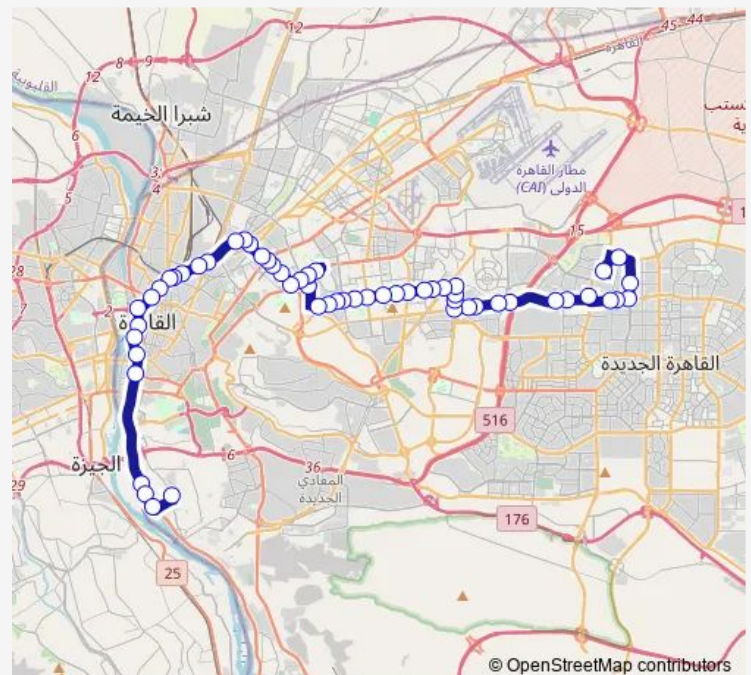

Wednesday 06:30-15:00

Thursday 06:30-15:00

Friday 06:30-15:00

Saturday 06:30-15:00

Sunday 06:30-15:00

Route info

Direction: 1st Settlement (Tagamoa Awwal)

Stops: 58

Trip Duration: 2 hour 3 min

1078 — First Settlement-El Matbaa

BusMaps

Doctors Tower - Nasr City

Al Tawheed Wal Nour - Mostafa Al Nahas

Abbas Al Akkad - Mostafa Al Nahas

Rahma Mosque - Ahmed Zomor

Al Tayaran - Mostafa Al Nahas

Al Mattbaa

Direction

Al Mattbaa — 1st Settlement (Tagamoa Awwal)

63 stops

[Open route schedule](#)

Al Mattbaa

Maadi Military Hospital

The Platform Maadi