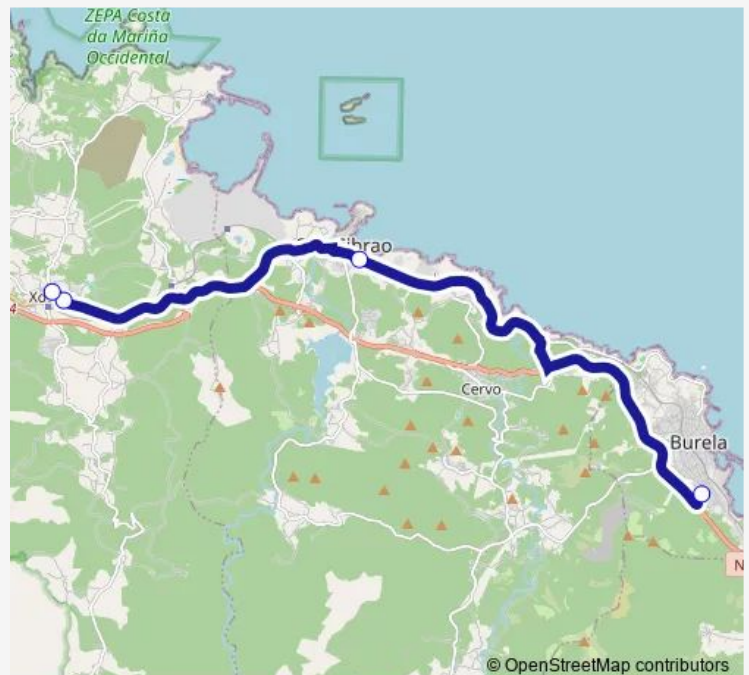

Bus XG618051 IES Burela-Xove 2

[Go to website](#)

Direction

IES Burela — Xove 2

4 stops

[Open route schedule](#)

IES Burela

IES Marqués DE Sargadelos

Catycris

Xove 2

Route schedule

IES Burela — Xove 2

Monday	14:10
Tuesday	14:10
Wednesday	14:10
Thursday	14:10
Friday	14:10
Saturday	—
Sunday	—

Route info

Direction: IES Burela

Stops: 4

Trip Duration: 0 hour 24 min

XG618051 — IES Burela-Xove 2

XG618051 Bus time schedules and route maps are available in an offline PDF at busmaps.com. Use the busmaps.com website to see live bus times, train schedule or subway schedule, and step-by-step directions for all public transit in Xove