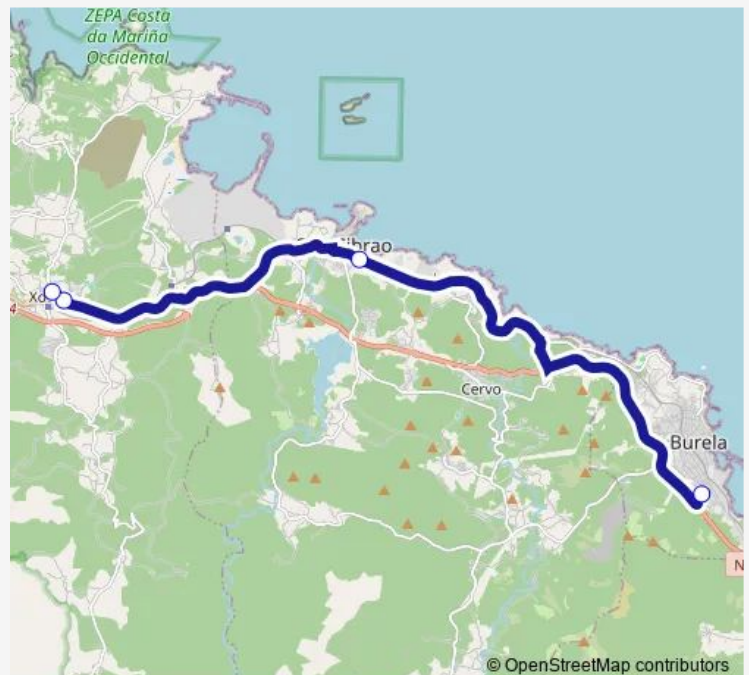

### Direction

IES Burela — Xove 2

4 stops

[Open route schedule](#)

IES Burela

IES Marqués DE Sargadelos

Catycris

Xove 2

### Route schedule

IES Burela — Xove 2

Monday	14:10
Tuesday	14:10
Wednesday	14:10
Thursday	14:10
Friday	14:10
Saturday	—
Sunday	—

### Route info

Direction: IES Burela

Stops: 4

Trip Duration: 0 hour 24 min

Xg618051 — IES Burela-Xove 2

Xg618051 Bus time schedules and route maps are available in an offline PDF at [busmaps.com](https://busmaps.com). Use the [busmaps.com](https://busmaps.com) website to see live bus times, train schedule or subway schedule, and step-by-step directions for all public transit in Xove