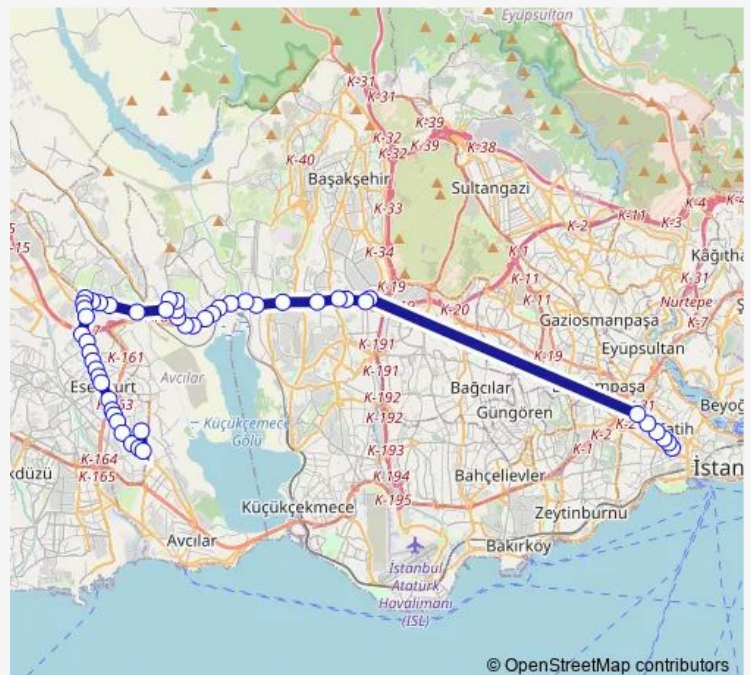

Thursday 07:00-17:55

Friday 07:00-17:55

Saturday —

Sunday —

Route info

Direction: AKSARAY PERON

Stops: 49

Trip Duration: 1 hour 33 min