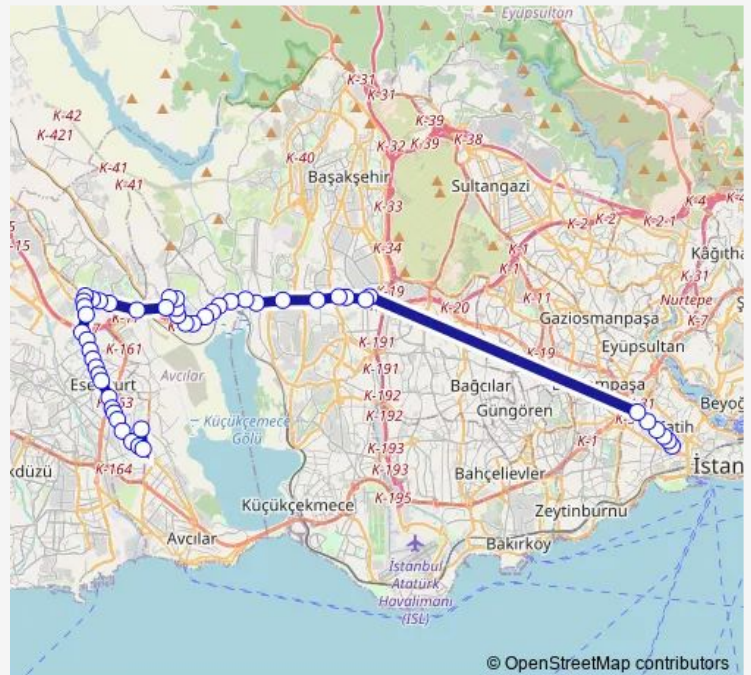

Thursday 07:00-17:55

Friday 07:00-17:55

Saturday —

Sunday —

Route info

Direction: Aksaray Peron

Stops: 49

Trip Duration: 1 hour 33 min