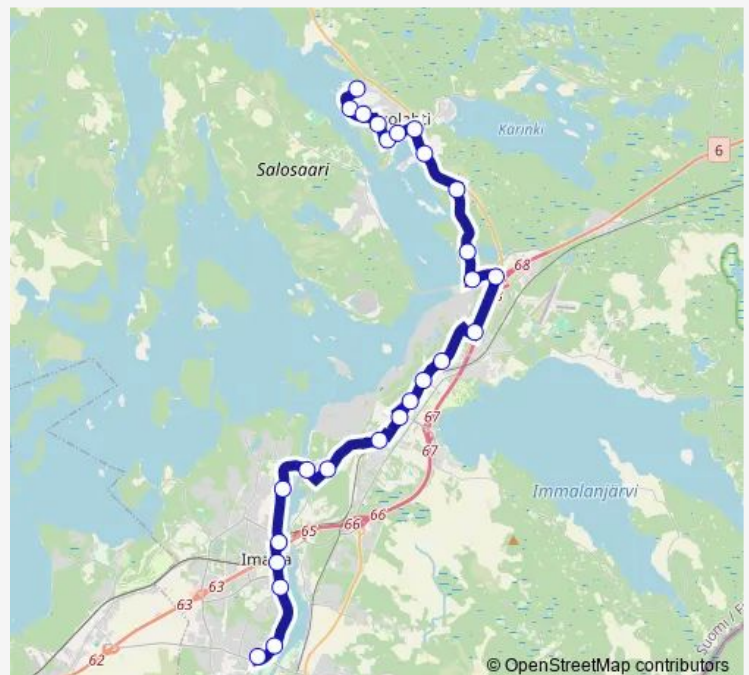

Thursday 07:10-16:15

Friday 07:10-16:15

Saturday —

Sunday —

Route info

Direction: Kerrostie th E

Stops: 26

Trip Duration: 0 hour 35 min