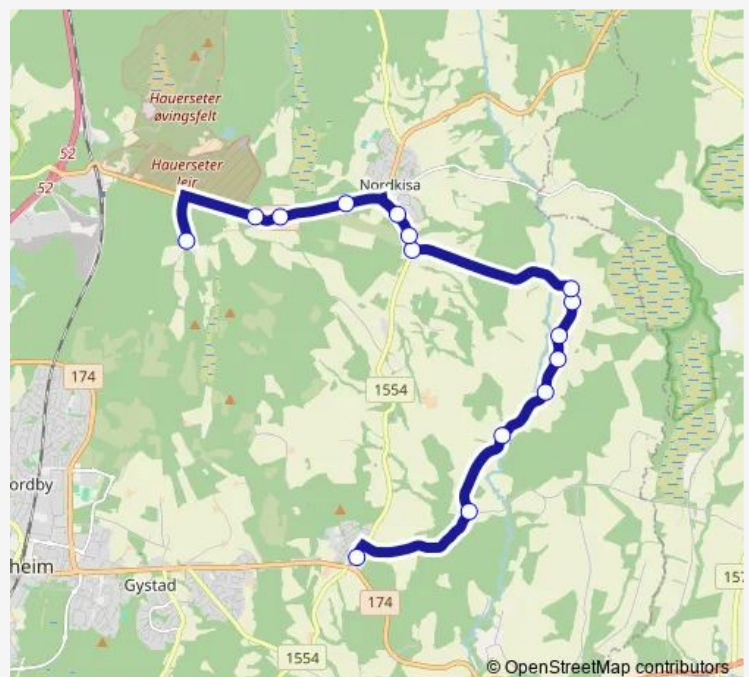

Thursday 07:21

Friday 07:21

Saturday —

Sunday —

Route info

Direction: Oscar Christensens veg

Stops: 15

Trip Duration: 0 hour 14 min

Monday 07:36

Tuesday 07:36

Wednesday 07:36

Thursday 07:36

Friday 07:36

Saturday —

Sunday —

Route info