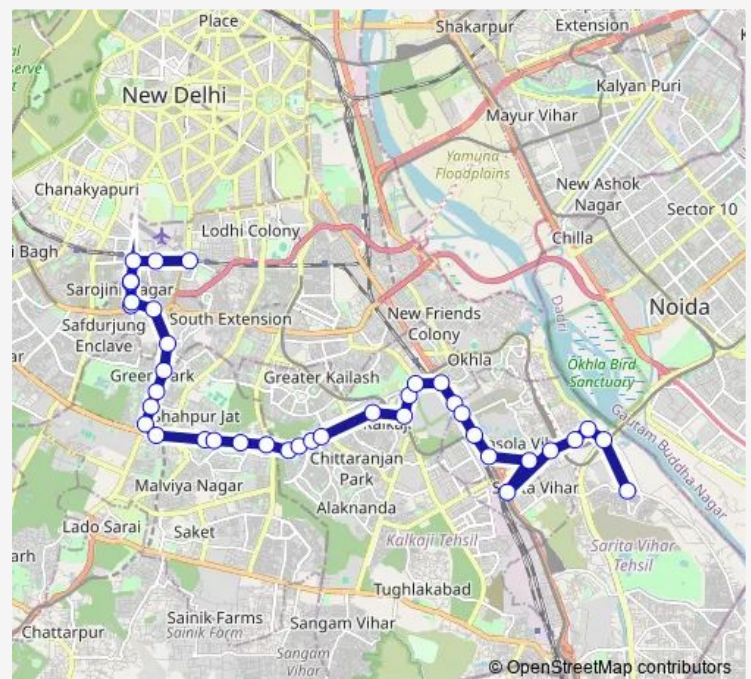

Thursday 08:30-20:45

Friday 08:30-20:45

Saturday 08:30-20:45

Sunday 08:30-20:45

Route info

Direction: Safdurjung Terminal

Stops: 39

Trip Duration: 1 hour 28 min