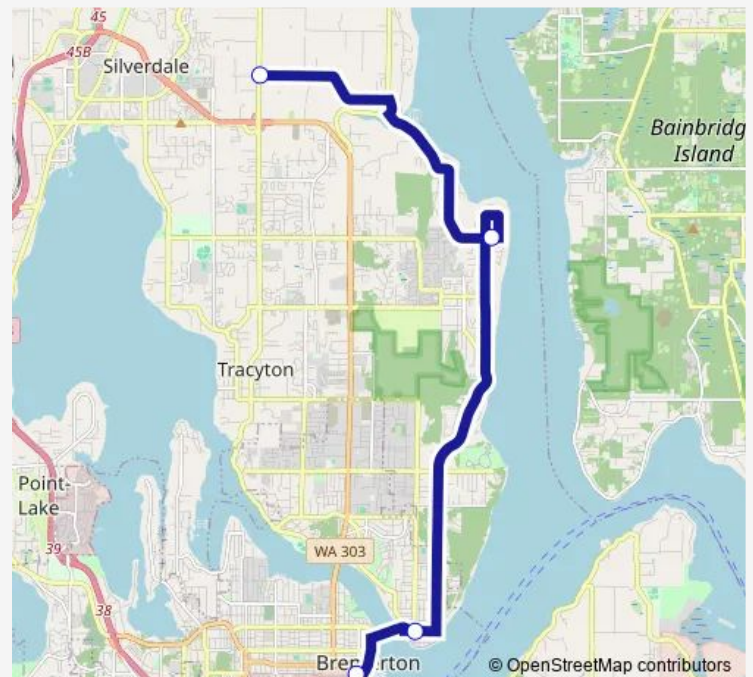

Direction

Psns Main Gate — Paulson Rd at Central Valley Rd

4 stops

[Open route schedule](#)

Psns Main Gate

11th St. at Perry

University Point Cir at Chinook Way

Paulson Rd at Central Valley Rd

Route schedule

Psns Main Gate — Paulson Rd at Central Valley Rd

Monday	16:11
Tuesday	16:11
Wednesday	16:11
Thursday	16:11
Friday	16:11
Saturday	—
Sunday	—

Route info

Direction: Psns Main Gate

Stops: 4

Trip Duration: 0 hour 33 min

Direction

Paulson Rd at Central Valley Rd — Psns Main Gate

4 stops

[Open route schedule](#)

Paulson Rd at Central Valley Rd

University Point Cir at Chinook Way

11th St. at Perry

Psns Main Gate