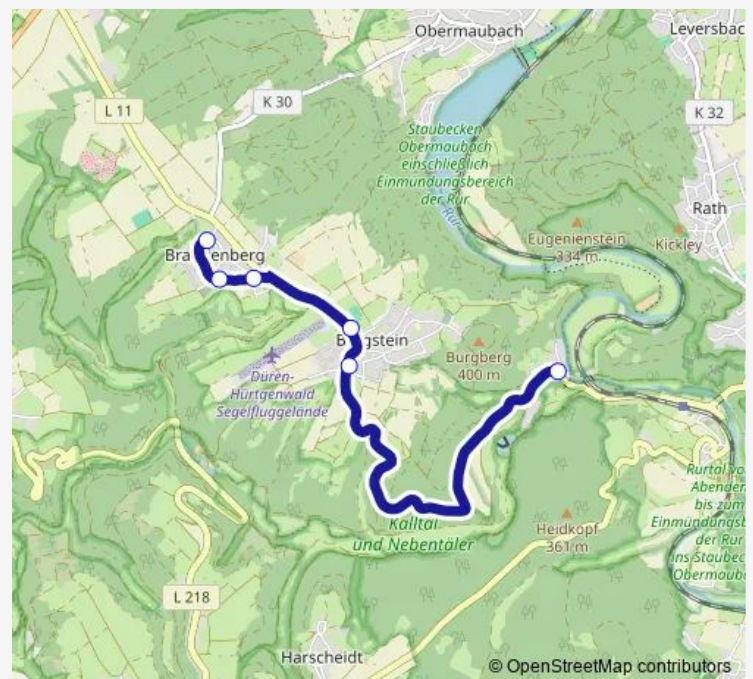

Monday 13:58-16:10

Tuesday 13:58-16:10

Wednesday 13:58-16:10

Thursday 13:58-16:10

Friday 13:58

Saturday —

Sunday —

Route info

Direction: Hürtgenwald, Zerkall (Ort)

Stops: 6

Trip Duration: 0 hour 10 min

285 School and Public Service Bus time schedules and route maps are available in an offline PDF at busmaps.com. Use the busmaps.com website to see live bus times, train schedule or subway schedule, and step-by-step directions for all public transit in Dueren