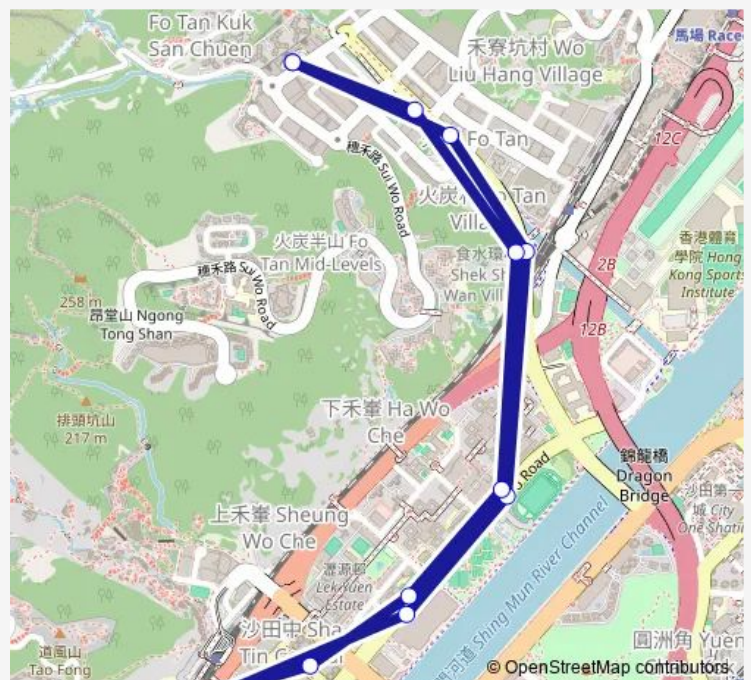

[Ctb] FO TAN Tsuen, FO TAN Road → [Kmb] FO TAN Village → [Lwb] FO TAN Village

[Ctb] Tsung TAU HA Road, FO TAN Road → [Kmb] Tsung TAU HA Road

[Ctb] Chun Yeung Estate → [Kmb] FO TAN Chun Yeung Estate

Route schedule

Route info

Direction: [Ctb] Chun Yeung Estate → [Kmb] FO TAN Chun Yeung Estate

Stops: 12

Trip Duration: 0 hour 13 min

285 Bus time schedules and route maps are available in an offline PDF at busmaps.com. Use the busmaps.com website to see live bus times, train schedule or subway schedule, and step-by-step directions for all public transit in Sha Tin