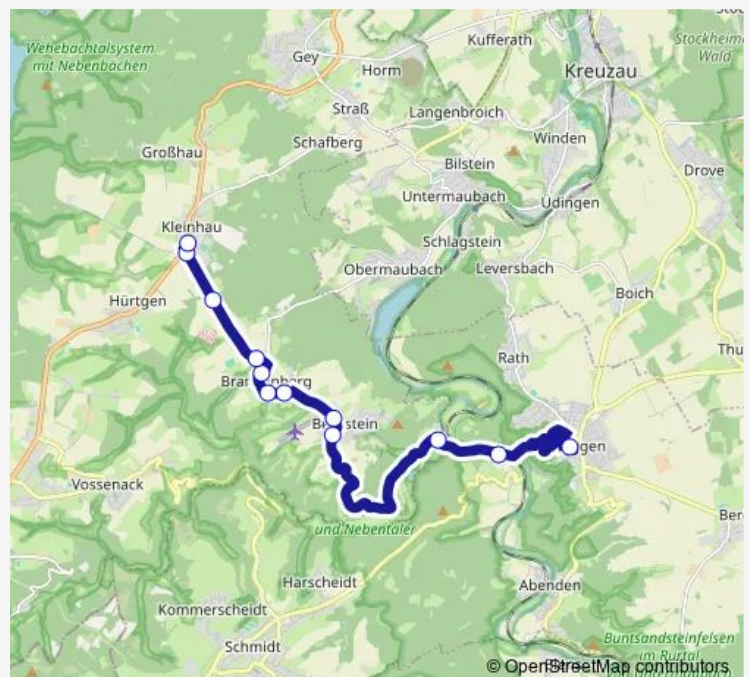

Monday 06:39-19:29

Tuesday 06:39-19:29

Wednesday 06:39-19:29

Thursday 06:39-19:29

Friday 06:39-19:29

Saturday —

Sunday —

Route info

Direction: Hürtgenwald, Abzw. Kleinhau

Stops: 12

Trip Duration: 0 hour 21 min

Direction

Nideggen, Dürener Tor — Hürtgenwald, Abzw. Kleinhau

12 stops

[Open route schedule](#)

Nideggen, Dürener Tor

Thursday 09:23-16:51

Friday 09:23-16:51

Saturday —

Sunday —

Route info

Direction: Hürtgenwald, Abzw. Kleinhau

Stops: 10

Trip Duration: 0 hour 13 min

Route info

Direction: Hürtgenwald, Bergstein Ort

Stops: 10

Trip Duration: 0 hour 13 min

285 Local Bus Service time schedules and route maps are available in an offline PDF at busmaps.com. Use the busmaps.com website to see live bus times, train schedule or subway schedule, and step-by-step directions for all public transit in Dueren