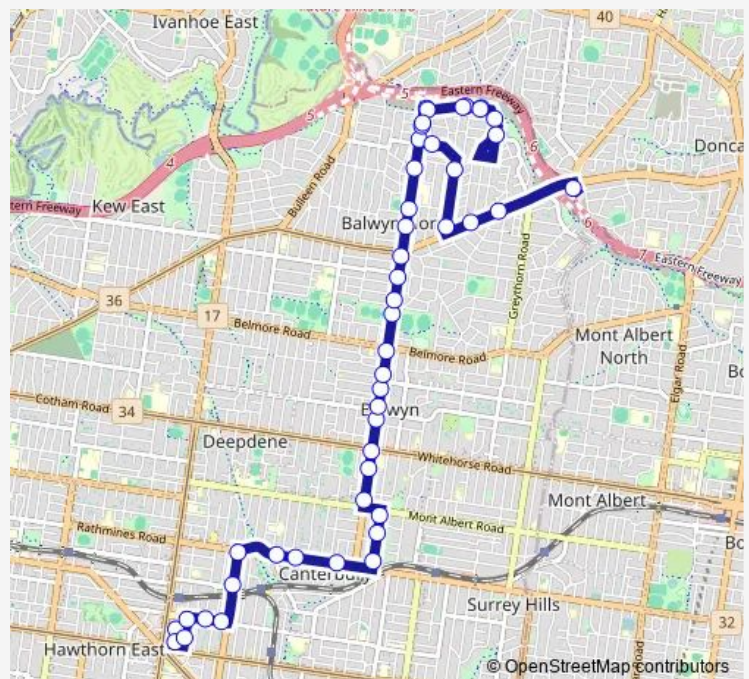

Yongala St/Balwyn Rd (Balwyn)

Route schedule

Camberwell Central/Station St (Camberwell) — Doncaster Park + Ride/Doncaster Rd (Doncaster)

Monday —

Tuesday —

Wednesday 07:15-14:37

Thursday 07:15-14:37

Friday —

Saturday —

Sunday —

Route info

Direction: Camberwell Central/Station St (Camberwell)

Stops: 46

Trip Duration: 0 hour 34 min

285 — Camberwell SC - Doncaster Park & Ride

Belmore Rd/Balwyn Rd (Balwyn)