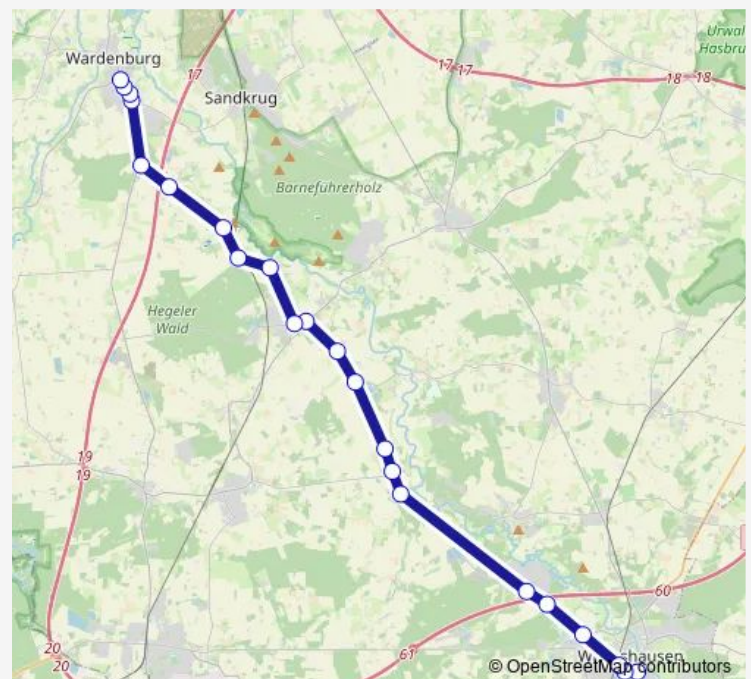

Amelhausen Trift

Moorbek An der Possenkuhle

### Route schedule

Wardenburg Schulzentrum — Moorbek An der Possenkuhle

Monday 13:00-15:10

Tuesday 13:00-15:10

Wednesday 13:00-15:10

Thursday 13:00-15:10

Friday 12:15-13:00

Saturday —

### Route info

Direction: Wardenburg Schulzentrum

Stops: 14

Trip Duration: 0 hour 35 min