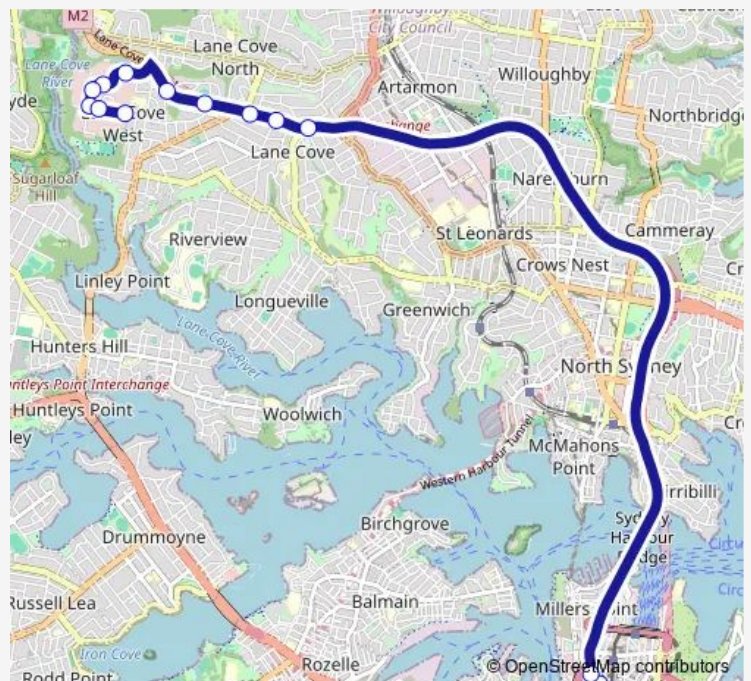

Bus 285 City Wynyard to Lane Cove West via Freeway

[Go to website](#)

**Direction**

Wynyard Station, York St, Stand J — Mars Rd At Banksia Cl

13 stops

[Open route schedule](#)

Wynyard Station, York St, Stand J

Sirius Rd Opp Apollo Pl

Sirius Rd At Mars Rd

Mars Rd At Chaplin Dr

Mars Rd At Banksia Cl

Route schedule

Wynyard Station, York St, Stand J — Mars Rd At Banksia Cl

Monday 06:21-18:35

Tuesday 06:21-18:35

Wednesday 06:21-18:35

Thursday 06:21-18:35

Friday 06:21-18:35

Saturday —

Sunday —

Route info

Direction: Wynyard Station, York St, Stand J

Stops: 13

Trip Duration: 0 hour 27 min

285 — City Wynyard to Lane Cove West via Freeway

**Direction**

12 Mars Rd — Wynyard Station, York St, Stand P

14 stops

[Open route schedule](#)

12 Mars Rd

Mars Rd At Woodcock Pl