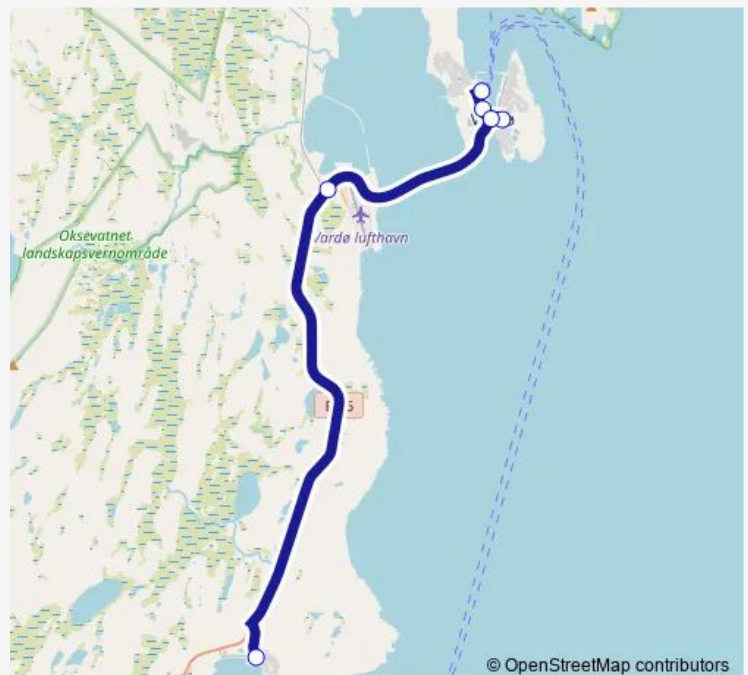

Thursday 07:30-15:05

Friday 07:30-14:05

Saturday —

Sunday —

Route info

Direction: Vardø havn

Stops: 6

Trip Duration: 0 hour 18 min

■ 285 — Vardø-Kiberg

Direction

Kiberg — Vardø havn

6 stops

[Open route schedule](#)

Kiberg

Svartnes

Vardø rådhus