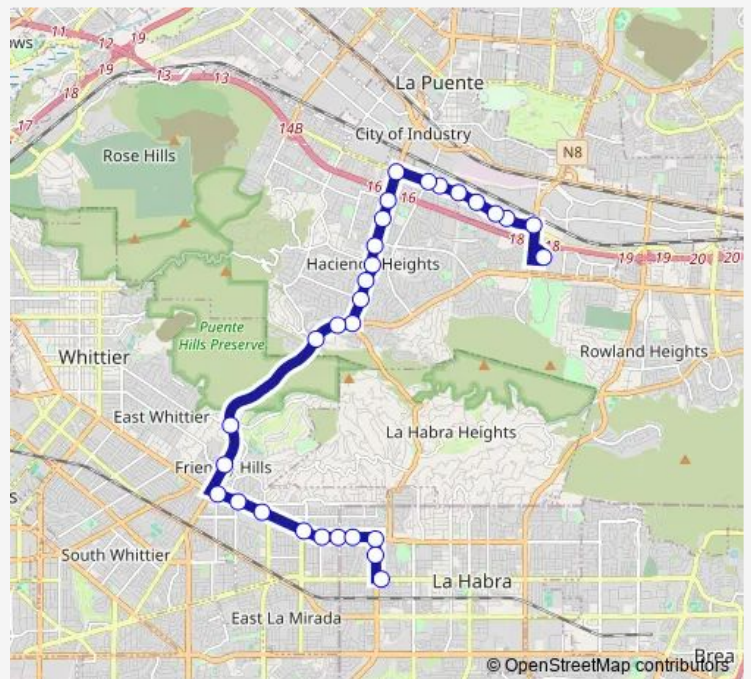

Bus 285 Puente Hills Mall- Whittier Hospital- La

[Go to website](#)

Direction
 Beach Blvd and La Habra Blvd N — Puente Hills Mall N
 31 stops
[Open route schedule](#)

- Beach Blvd and La Habra Blvd N
- Beach Blvd and Gregory Ln N
- Whittier Blvd and Beach Blvd N
- Whittier Blvd and Koopmans Way N
- Whittier Blvd and Valley Home Ave N
- Whittier Blvd and Pounds Ave N
- Whittier Blvd and First Ave N
- Whittier Blvd and Santa Gertrudes Ave N
- Whittier Blvd and Whittwood Dr N
- Whittier Blvd and Colima Rd N
- Colima Rd and Carretera Dr N
- Colima Rd and Mar Vista Dr N
- Colima Rd and Camino del Sur N
- Colima Rd and Avalo Dr N
- Hacienda Blvd and Colima Rd N
- Hacienda Blvd and Los Altos Dr N
- Hacienda Blvd and La Subida Dr N
- Hacienda Blvd and Tetley St N
- Hacienda Blvd and Newton St N
- Hacienda Blvd and Halliburton Rd N
- Hacienda Blvd and Lujon St N

Route schedule
 Beach Blvd and La Habra Blvd N — Puente Hills Mall N

Monday	05:35-20:35
Tuesday	05:35-20:35
Wednesday	05:35-20:35
Thursday	05:35-20:35
Friday	05:35-20:35
Saturday	08:13-19:10
Sunday	08:13-19:10

Route info
 Direction: Beach Blvd and La Habra Blvd N
 Stops: 31
 Trip Duration: 0 hour 42 min

285 — Puente Hills Mall- Whittier Hospital- La **BusMaps**

Hacienda Blvd and Three Palms St N

Gale Ave and Hacienda Blvd N

Direction

Puente Hills Mall N — La Habra Blvd and Beach Blvd S

30 stops

[Open route schedule](#)

Puente Hills Mall N

Gale Ave and Azusa Ave S

Gale Ave and Green Dr S

Gale Ave and John Reed Ct S