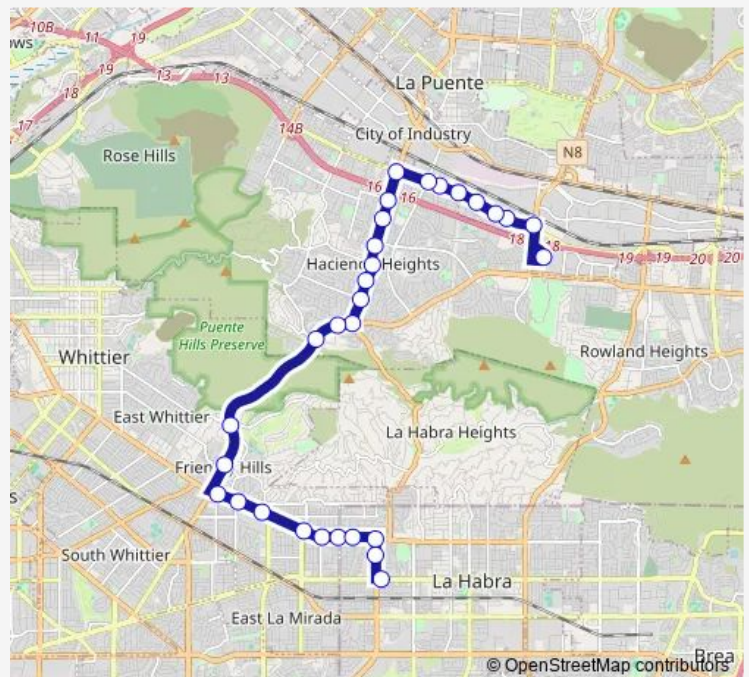

Whittier Blvd and Beach Blvd N

Whittier Blvd and Koopmans Way N

Whittier Blvd and Valley Home Ave N

Whittier Blvd and Pounds Ave N

Whittier Blvd and First Ave N

Whittier Blvd and Santa Gertrudes Ave N

Whittier Blvd and Whittwood Dr N

Hacienda Blvd and La Subida Dr N

Hacienda Blvd and Tetley St N

Hacienda Blvd and Newton St N

Hacienda Blvd and Halliburton Rd N

Hacienda Blvd and Lujon St N

Route schedule

Beach Blvd and La Habra Blvd N — Puente Hills Mall N

Monday 05:35-20:35

Tuesday 05:35-20:35

Wednesday 05:35-20:35

Thursday 05:35-20:35

Friday 05:35-20:35

Saturday 08:13-19:10

Sunday 08:13-19:10

Route info

Direction: Beach Blvd and La Habra Blvd N

Stops: 31

Trip Duration: 0 hour 40 min

285 — Puente Hills Mall- Whittier Hospital- La

Hacienda Blvd and Three Palms St N

Gale Ave and Hacienda Blvd N

Gale Ave and Stimson Ave N