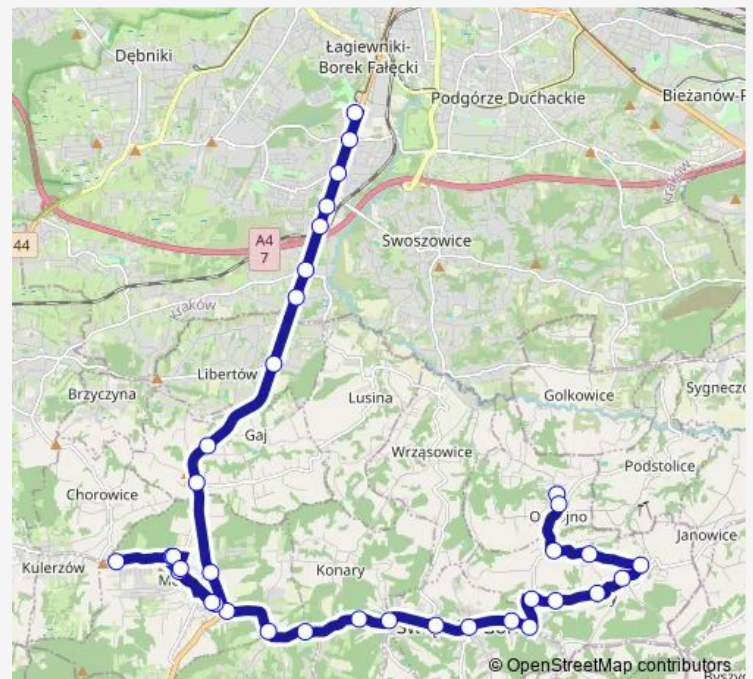

### Route schedule

Ochojno Remiza — Borek Fałęcki

Monday 04:44-20:21

Tuesday 04:44-20:21

Wednesday 04:44-20:21

Thursday 04:44-20:21

Friday 04:44-20:21

Saturday 05:04-14:54

### Route info

Direction: Ochojno Remiza

Stops: 36

Trip Duration: 0 hour 49 min

Mogilany Pętla

Mogilany Cmentarz (nż)

Mogilany Rynek

Mogilany Cicha (nż)