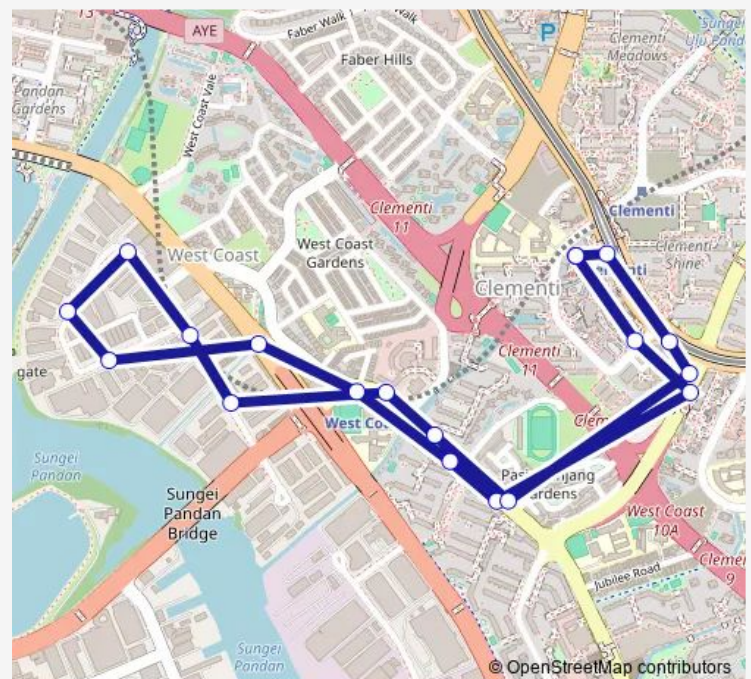

Saturday 05:55

Sunday 05:55

Route info

Direction: Clementi Int

Stops: 19

Trip Duration: 0 hour 31 min

285

BusMaps