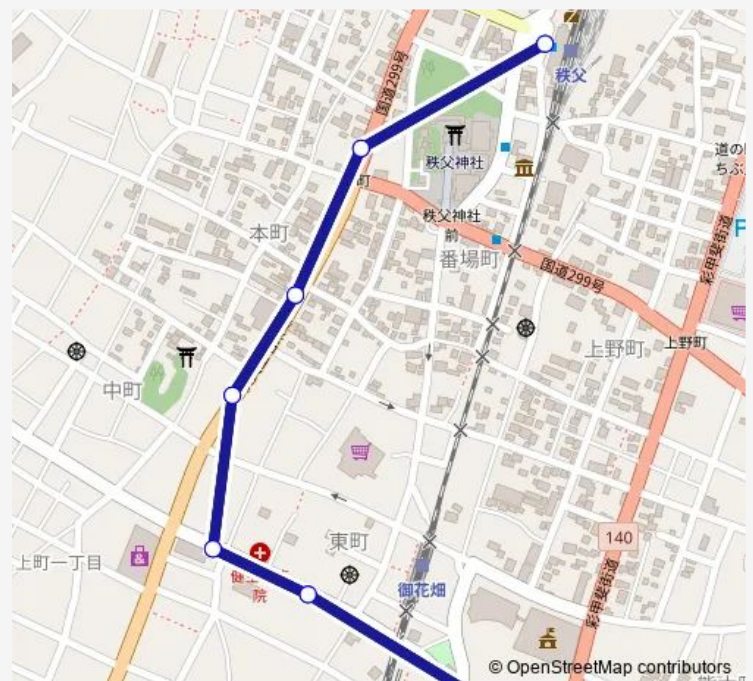

Direction

undefined — undefined

0 stops

[Open route schedule](#)

Route schedule

undefined — undefined

Monday 07:26-18:11

Tuesday 07:26-18:11

Wednesday 07:26-18:11

Thursday 07:26-18:11

Friday 07:26-18:11

Saturday —

Sunday —

Route info

Direction:

Stops: 0

Trip Duration: — min

Y 1 Bus time schedules and route maps are available in an offline PDF at busmaps.com. Use the busmaps.com website to see live bus times, train schedule or subway schedule, and step-by-step directions for all public transit in Chichibu