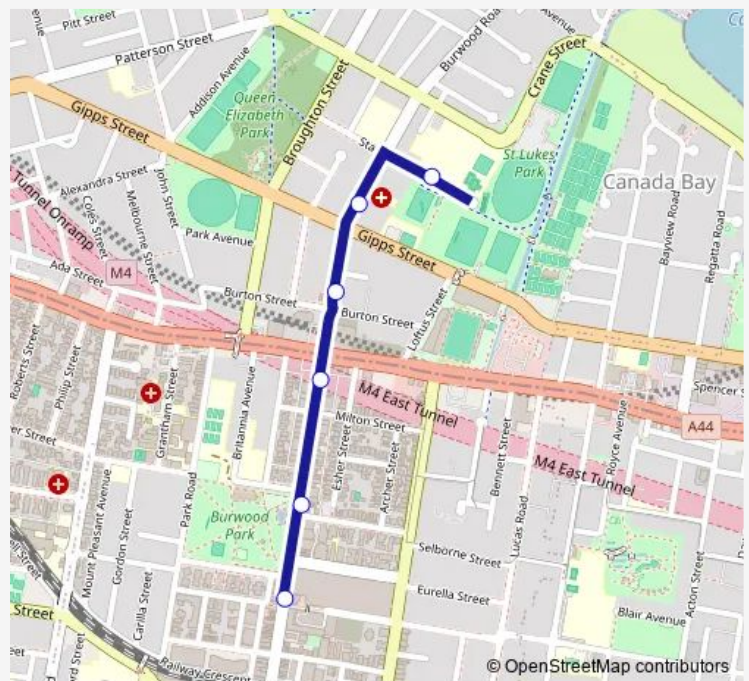

School Bus 660s Concord High School to Burwood, Westfield

[Go to website](#)

Direction

Concord High School, Stanley St — Westfield Burwood, Burwood Rd

6 stops

[Open route schedule](#)

Concord High School, Stanley St

Concord Private Hospital, Burwood Rd

Burwood Rd Before Burton St

Burwood Rd At Parramatta Rd

Burwood Rd Opp Burwood Park

Westfield Burwood, Burwood Rd

Route schedule

Concord High School, Stanley St — Westfield Burwood, Burwood Rd

Monday	15:07
Tuesday	15:07
Wednesday	15:07
Thursday	15:07
Friday	—
Saturday	—
Sunday	—

Route info

Direction: Concord High School, Stanley St

Stops: 6

Trip Duration: 0 hour 12 min

660s School Bus time schedules and route maps are available in an offline PDF at busmaps.com. Use the busmaps.com website to see live bus times, train schedule or subway schedule, and step-by-step directions for all public transit in Sydney