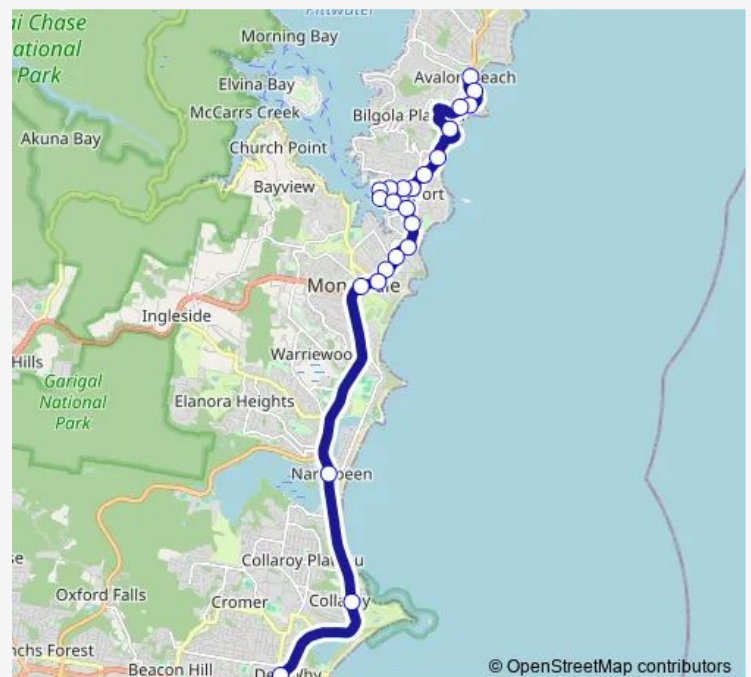

School Bus 767n Avalon to Milsons Point

[Go to website](#)

Direction

Avalon Beach Slsc, Barrenjoey Rd — Dee Why Shops, Pittwater Rd

23 stops

[Open route schedule](#)

- Avalon Beach Slsc, Barrenjoey Rd
- Barrenjoey Rd After The Crescent
- 484 Barrenjoey Rd
- Barrenjoey Rd Opp Old Barrenjoey Rd
- Barrenjoey Rd Before The Serpentine
- Newport Surf Club, Neptune Rd
- Barrenjoey Rd After Bramley Av
- Gladstone Rd Opp Newport Park
- Gladstone Rd Opp Woolcott St
- Trafalgar Park, Gladstone St
- Kalinya St Opp Dearin Reserve
- Kalinya St After Queens Pde
- Newport Public School, Beaconsfield St
- Beaconsfield St At Barrenjoey Rd
- Barrenjoey Rd Before Karloo Pde
- Barrenjoey Rd At Hillcrest Av
- Barrenjoey Rd Opp Waterview St
- Barrenjoey Rd Opp Bassett St
- Barrenjoey Rd Before Darley St
- Barrenjoey Rd Opp Village Park
- Narrabeen Shops, Pittwater Rd

Route schedule

Avalon Beach Slsc, Barrenjoey Rd — Dee Why Shops, Pittwater Rd

Monday	06:47
Tuesday	06:47
Wednesday	06:47
Thursday	06:47
Friday	06:47
Saturday	—
Sunday	—

Route info

Direction: Avalon Beach Slsc, Barrenjoey Rd

Stops: 23

Trip Duration: 0 hour 33 min

767n — Avalon to Milsons Point

Pittwater Rd At Anzac Av

Dee Why Shops, Pittwater Rd

767n School Bus time schedules and route maps are available in an offline PDF at busmaps.com. Use the busmaps.com website to see live bus times, train schedule or subway schedule, and step-by-step directions for all public transit in Newport