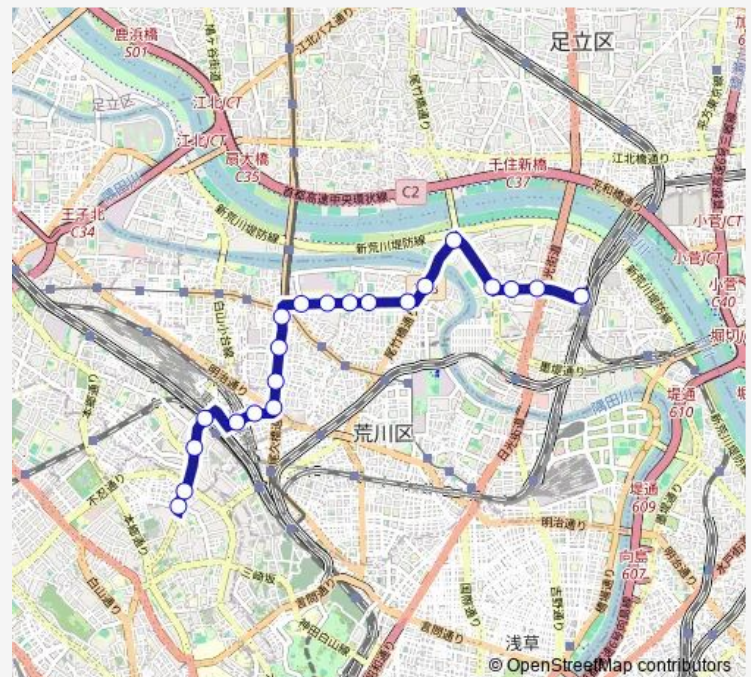

北千住駅前

### Route schedule

駒込病院前 — 北千住駅前

Monday 06:30-22:10

Tuesday 06:30-22:10

Wednesday 06:30-22:10

Thursday 06:30-22:10

Friday 06:30-22:10

Saturday 06:30-22:10

### Route info

Direction: 駒込病院前

Stops: 21

Trip Duration: 0 hour 28 min