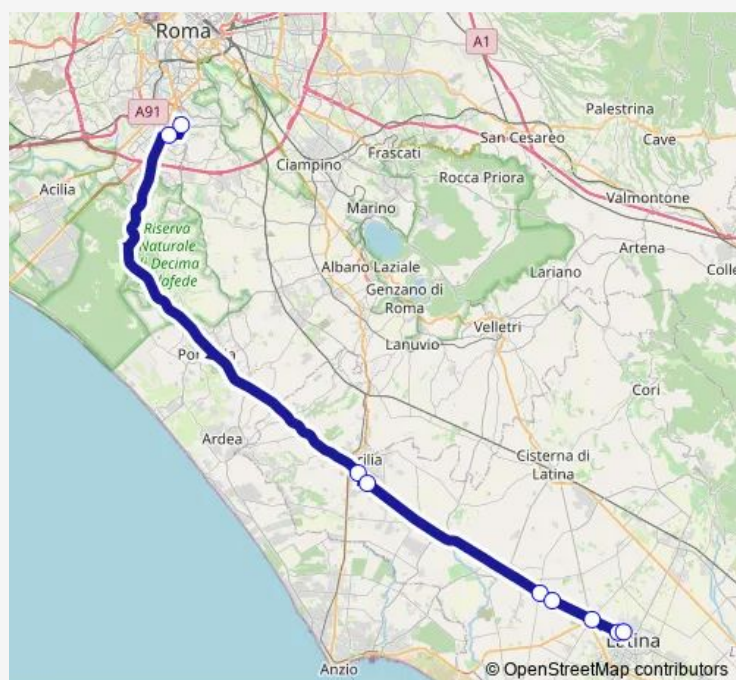

**Bus Roma Laurentina - Latina # Lt632d**

[Go to website](#)

**Direction**

Roma | Laurentina (Metro B) # f2693 — Latina | Terminal Bus # f3092

9 stops

[Open route schedule](#)

Roma | Laurentina (Metro B) # f2693

Roma | Ospedale Sant'Eugenio # f2695

Aprilia | Via Pontina (Carroceto) # f2738

Aprilia | Via Pontina Via Cagliari # f2739

Cisterna | Via Pontina (Prato Cesarino) # f2750

Cisterna | Via Pontina (Casale Nuovo) # f2751

Latina | Borgo Piave # f2753

Latina | Via Romagnoli # f2756

Latina | Terminal Bus # f3092

**Route schedule**

Roma | Laurentina (Metro B) # f2693 — Latina | Terminal Bus # f3092

Monday	08:00-19:55
Tuesday	08:00-19:55
Wednesday	08:00-19:55
Thursday	08:00-19:55
Friday	08:00-19:55
Saturday	08:10-18:50
Sunday	—

**Route info**

Direction: Roma | Laurentina (Metro B) # f2693

Stops: 9

Trip Duration: 1 hour 0 min

Roma Laurentina - Latina # Lt632d

Bus time schedules and route maps are available in an offline PDF at [busmaps.com](https://busmaps.com). Use the [busmaps.com](https://busmaps.com) website to see live bus times, train schedule or subway schedule, and step-by-step directions for all public transit in Latina