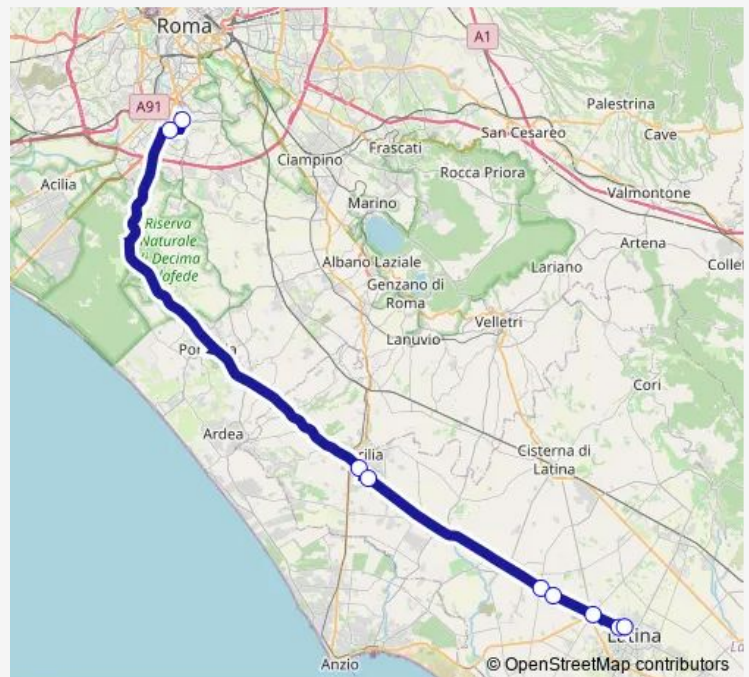

**Bus Roma Laurentina - Latina # Lt632d**

[Go to website](#)

**Direction**

Roma | Laurentina (Metro B) # f2693 — Latina | Terminal Bus # f3092

9 stops

[Open route schedule](#)

Roma | Laurentina (Metro B) # f2693

Roma | Ospedale Sant'Eugenio # f2695

Aprilia | Via Pontina (Carroceto) # f2738

Aprilia | Via Pontina Via Cagliari # f2739

Cisterna | Via Pontina (Prato Cesarino) # f2750

Cisterna | Via Pontina (Casale Nuovo) # f2751

Latina | Borgo Piave # f2753

Latina | Via Romagnoli # f2756

Latina | Terminal Bus # f3092

**Route schedule**

Roma | Laurentina (Metro B) # f2693 — Latina | Terminal Bus # f3092

Monday	08:00-19:55
Tuesday	08:00-19:55
Wednesday	08:00-19:55
Thursday	08:00-19:55
Friday	08:00-19:55
Saturday	12:10-18:50
Sunday	—

**Route info**

Direction: Roma | Laurentina (Metro B) # f2693

Stops: 9

Trip Duration: 1 hour 5 min

Roma Laurentina - Latina # Lt632d

Bus time schedules and route maps are available in an offline PDF at [busmaps.com](https://busmaps.com). Use the [busmaps.com](https://busmaps.com) website to see live bus times, train schedule or subway schedule, and step-by-step directions for all public transit in Latina