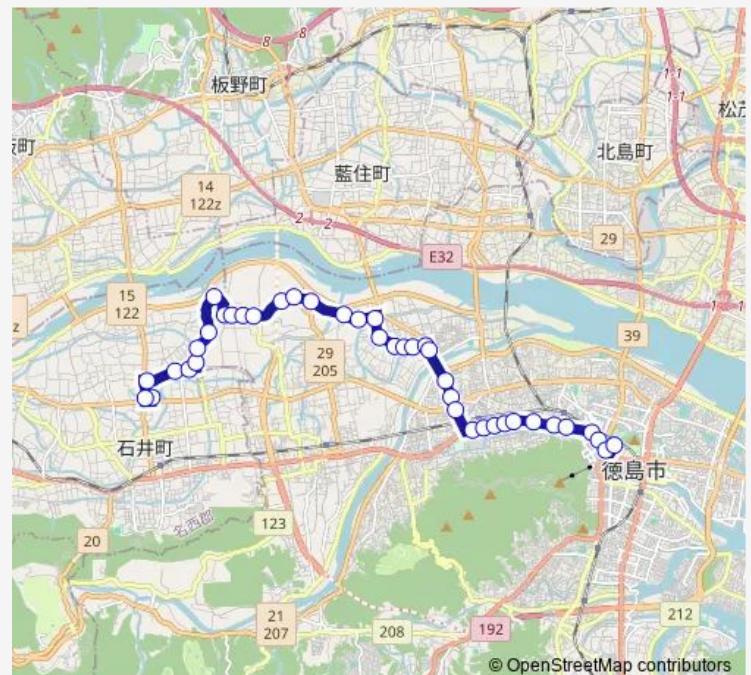

Thursday 08:15-17:45

Friday 08:15-17:45

Saturday 08:05-19:15

Sunday 08:05-19:15

Route info

Direction: フジグラン石井

Stops: 40

Trip Duration: 0 hour 42 min

Saturday 09:20-20:20

Sunday 09:20-20:20

Route info

Direction: 徳島駅前

Stops: 40

Trip Duration: 0 hour 42 min

東黒田西

東傍示