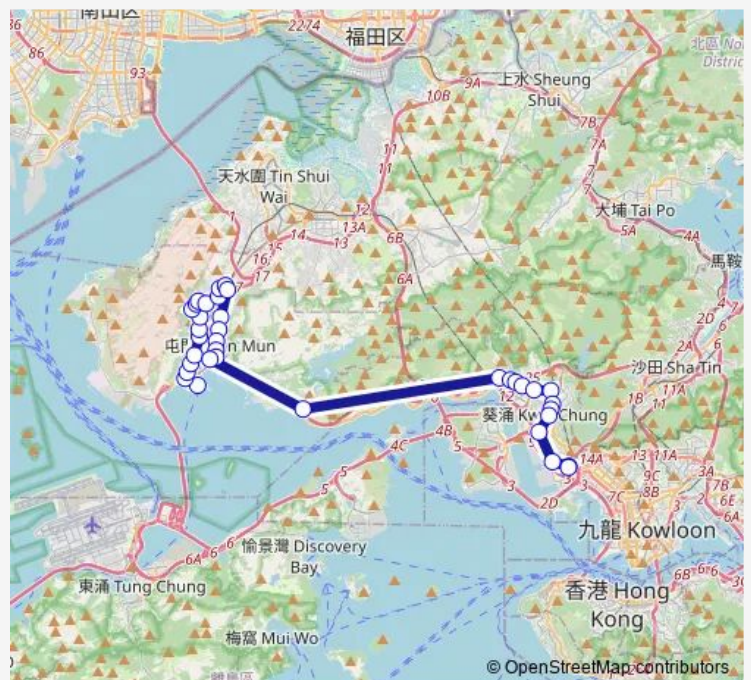

Route schedule

[Ctb] Tuen MUN Ferry Pier[[Kmb] Tuen MUN Pier Head BUS Terminus][Lrtfeeder] Tuen MUN Ferry Pier — [Kmb+Ctb] MEI FOO BUS Terminus/<Br>Mei Foo[[Kmb] MEI FOO BUS Terminus

Monday	00:00
Tuesday	00:00
Wednesday	00:00
Thursday	00:00
Friday	00:00
Saturday	00:00
Sunday	00:00

Route info

Direction: [Ctb] Tuen MUN Ferry Pier[[Kmb] Tuen MUN Pier Head BUS Terminus][Lrtfeeder] Tuen MUN Ferry Pier

Stops: 36

Trip Duration: 1 hour 23 min

N260 — Tuen MUN Pier Head - MEI Foo

[Ctb] KEI LUN Wai, Tsing LUN Road|[Kmb] KEI LUN Wai|[Lrtfeeder] LR KEI LUN Stop|[Lwb] KEI LUN Wai