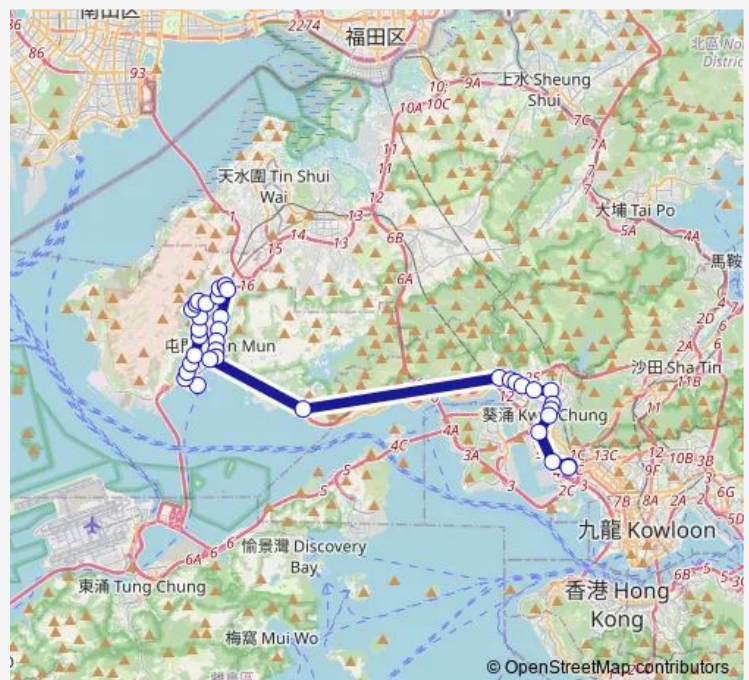

### Route info

Direction: [Ctb] Tuen MUN Ferry Pier[[Kmb] Tuen MUN Pier Head BUS Terminus][Lrtfeeder] Tuen MUN Ferry Pier

Stops: 36

Trip Duration: 1 hour 28 min

[Ctb] KEI LUN Wai, Tsing LUN Road|[Kmb] KEI LUN Wai|[Lrtfeeder] LR KEI LUN Stop|[Lwb] KEI LUN Wai