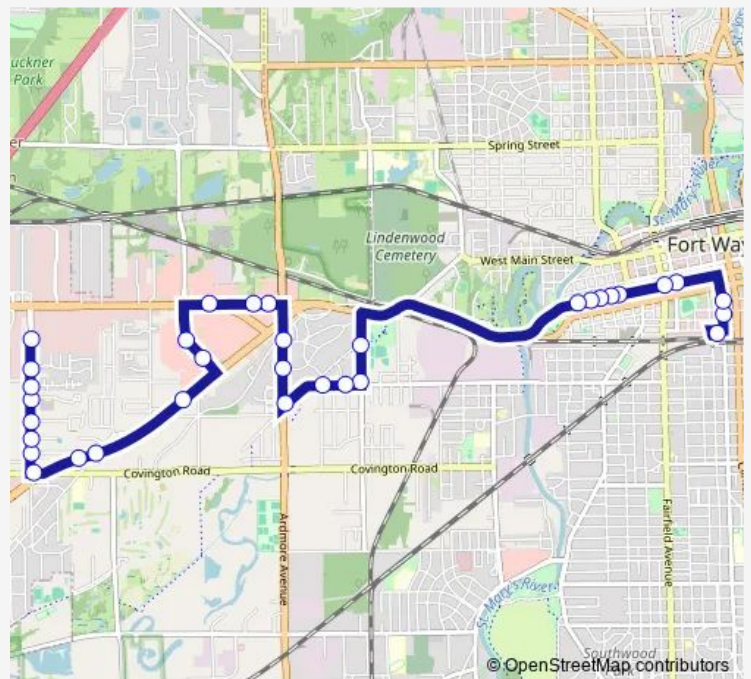

Bus 2 Times Corners

[Go to website](#)

Direction
 Central Station - Bay Q — Meijers Store
 33 stops
[Open route schedule](#)

- Central Station - Bay Q
- Calhoun before Douglas
- Calhoun at Lewis
- Washington past Webster (Wb)
- Washington at Fairfield (Wb)
- Washington at Jackson (Wb)
- Washington at Union (Wb)
- Washington at Rockhill (Wb)
- Washington at College (Wb)
- Washington at Nelson (Wb)
- Freeman at Portage (Sb)
- Freeman at Taylor (Sb)
- Taylor at Henrietta (Wb)
- Taylor at Fillmore (Wb)
- Taylor at Ardmore (Wb)
- Autumn Creek (Nb)
- Ardmore at Washington Road
- Illinois after Hillegas
- Burlington Coat Factory
- Illinois / Apple Glen
- Wendy's (Sb)

Route schedule

Central Station - Bay Q — Meijers Store

Monday	05:34-20:15
Tuesday	05:34-20:15
Wednesday	05:34-20:15
Thursday	05:34-20:15
Friday	05:34-20:15
Saturday	07:34-17:15
Sunday	—

Route info

Direction: Central Station - Bay Q
 Stops: 33
 Trip Duration: 0 hour 22 min

2 — Times Corners

Apple Glen near Pet Smart

Jefferson at Woodridge

Jefferson at North Bend

Jefferson before Time Corners

Covington and Getz (Wb)

Time Corners

Getz at Maurane

Getz at Lois Lane

Coventry Court West

Poplar Ridge Apartments

Getz at Breconshire

Meijers Store

Direction

Meijers Store — Central Station - Bay N

20 stops