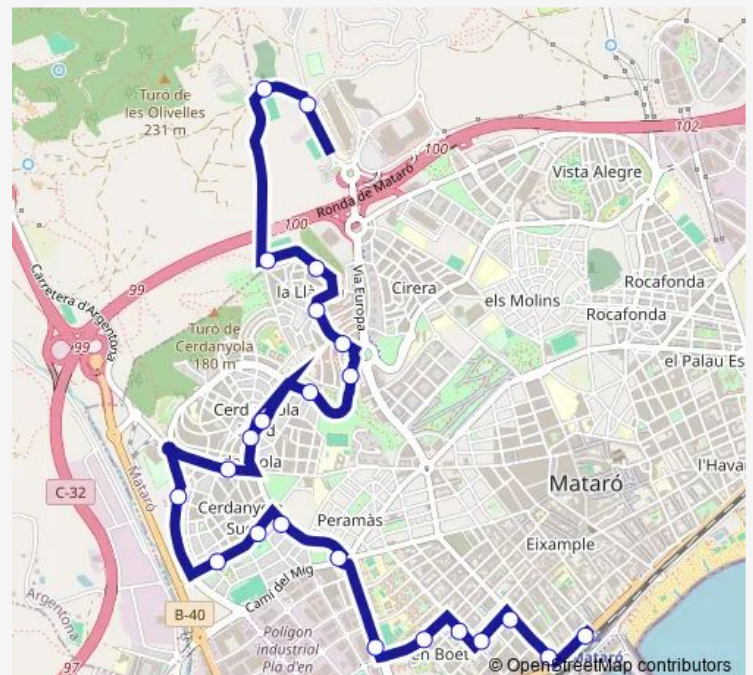

President Macià

Jutjats

Pl. Doctor Fleming

Route schedule

Hospital de Mataró — Rodalies

Monday 05:25-22:14

Tuesday 05:25-22:14

Wednesday 05:25-22:14

Thursday 05:25-22:14

Friday 05:25-22:14

Saturday 06:52-22:12

Sunday 07:55-22:00

Route info

Direction: Hospital de Mataró

Stops: 23

Trip Duration: 0 hour 36 min