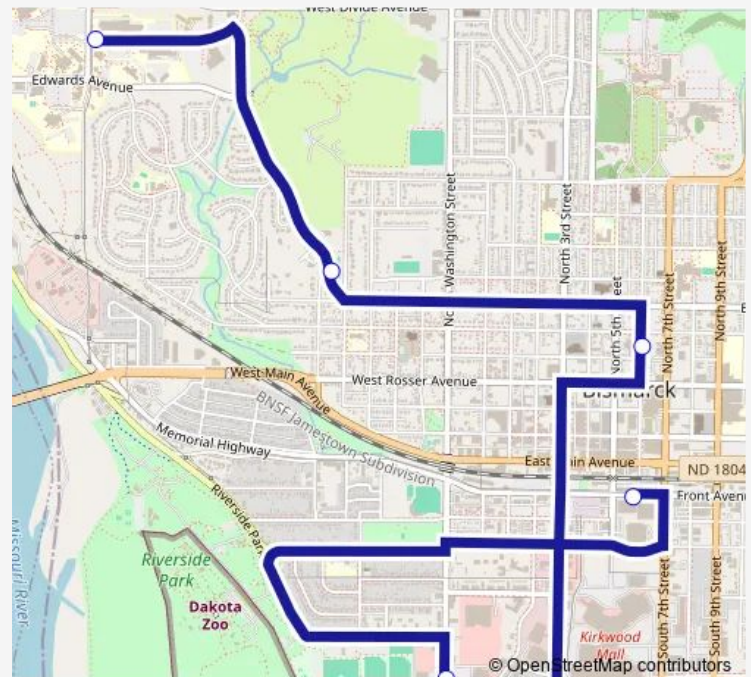

Bus 2 Blue

[Go to website](#)

Direction

Front Avenue — Bismarck State College

5 stops

[Open route schedule](#)

Front Avenue

Family Fare Supermarket (South) (North)

Bismarck Public Library East Side (North)

Tom O'Leary Tennis Courts

Bismarck State College

Route schedule

Front Avenue — Bismarck State College

Monday 07:00-18:00

Tuesday 07:00-18:00

Wednesday 07:00-18:00

Thursday 07:00-18:00

Friday 07:00-18:00

Saturday 08:00-18:00

Sunday —

Route info

Direction: Front Avenue

Stops: 5

Trip Duration: 0 hour 25 min

2 — Blue

Direction

Bismarck State College — Front Avenue

5 stops

[Open route schedule](#)

Bismarck State College

Ymca

Bismarck Public Library East Side (South)