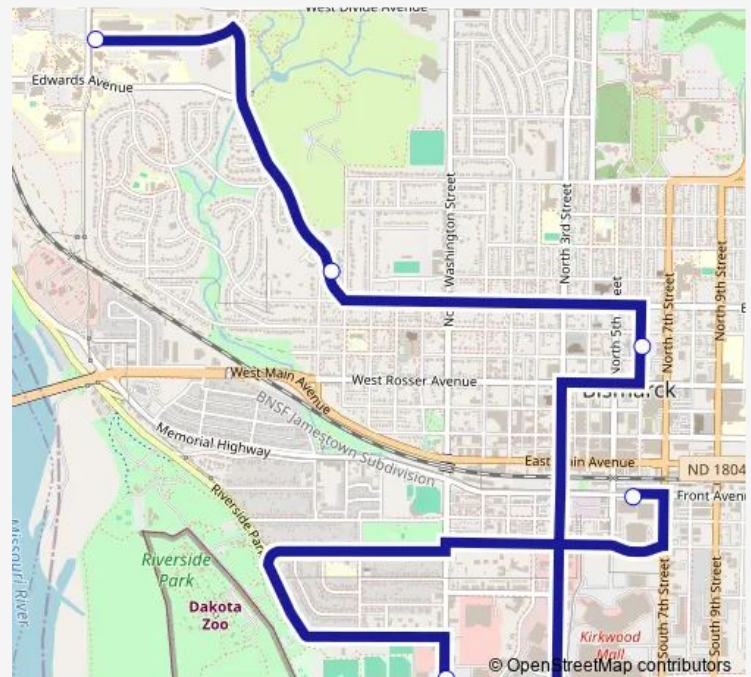

Bus 2 Blue

[Go to website](#)

Direction

Front Avenue — Bismarck State College

5 stops

[Open route schedule](#)

Front Avenue

Family Fare Supermarket (South) (North)

Bismarck Public Library East Side (North)

Tom O'Leary Tennis Courts

Bismarck State College

Route schedule

Front Avenue — Bismarck State College

Monday 07:00-18:00

Tuesday 07:00-18:00

Wednesday 07:00-18:00

Thursday 07:00-18:00

Friday 07:00-18:00

Saturday 08:00-18:00

Sunday —

Route info

Direction: Front Avenue

Stops: 5

Trip Duration: 0 hour 25 min

2 — Blue

Direction

Bismarck State College — Front Avenue

5 stops

[Open route schedule](#)

Bismarck State College

Ymca

Bismarck Public Library East Side (South)