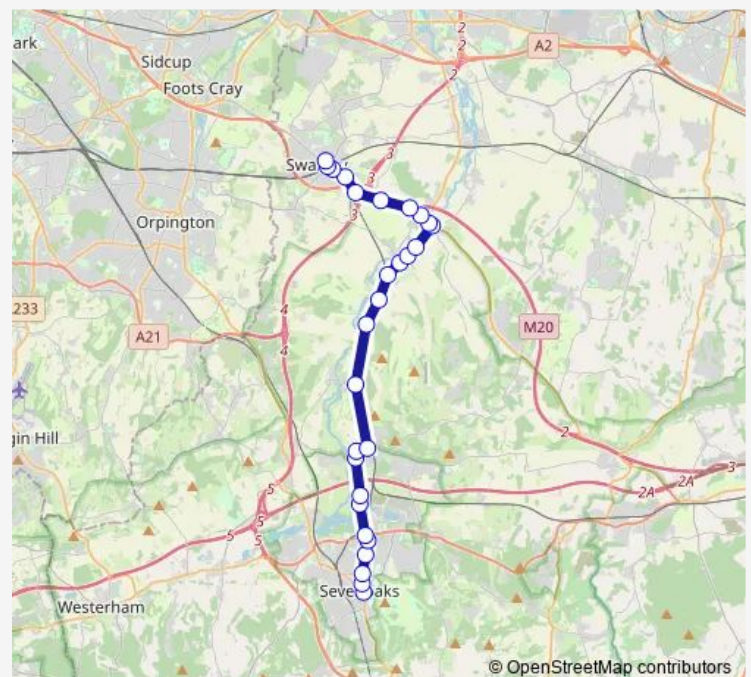

### Route schedule

Bus Station — Bartholomew Way Asda

Monday 10:16-12:51

Tuesday 10:16-12:51

Wednesday 10:16-12:51

Thursday 10:16-12:51

Friday 10:16-12:51

Saturday 10:16-12:51

### Route info

Direction: Bus Station

Stops: 28

Trip Duration: 0 hour 31 min

2 — Sevenoaks - Otford - Farningham - Swanley

London Road

Button Street

Wested Lane

Rogers Court

Goldsel Road

High Street

Bartholomew Way Asda

**Direction**

Bartholomew Way Asda — Bus Station

28 stops

[Open route schedule](#)