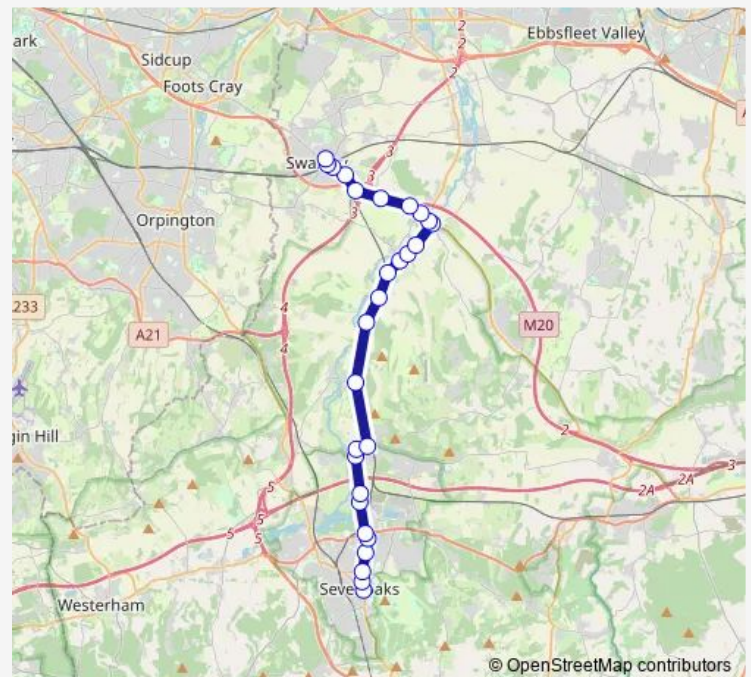

White Post Corner

Pied Bull

Lion Hotel

Route schedule

Bus Station — Bartholomew Way Asda

Monday 10:16-12:51

Tuesday 10:16-12:51

Wednesday 10:16-12:51

Thursday 10:16-12:51

Friday 10:16-12:51

Saturday 10:16-12:51

Sunday —

Route info

Direction: Bus Station

Stops: 28

Trip Duration: 0 hour 31 min

2 — Sevenoaks - Otford - Farningham - Swanley

London Road

Button Street

Wested Lane

Rogers Court

Goldsel Road

High Street

Bartholomew Way Asda

Direction

Bartholomew Way Asda — Bus Station

28 stops

[Open route schedule](#)

Bartholomew Way Asda

High Street

Goldsel Road

Rogers Court