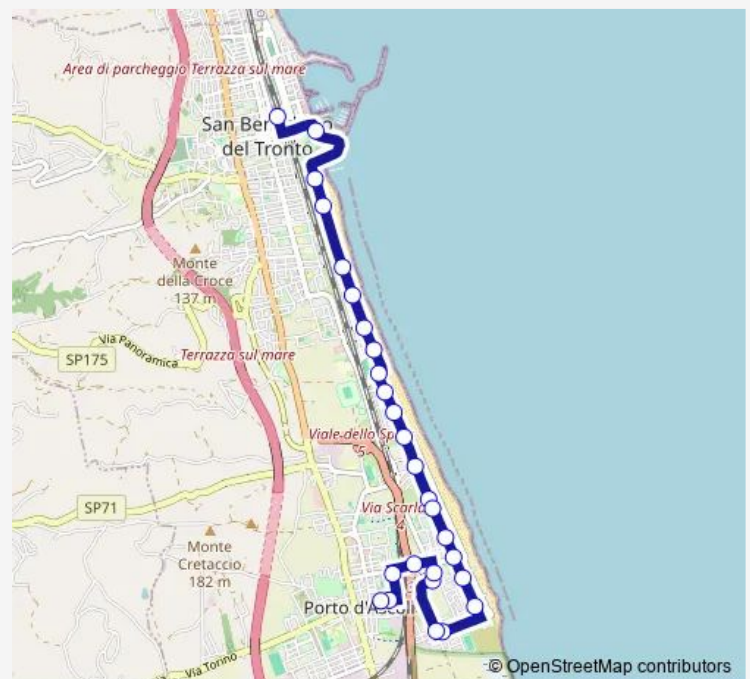

F.Ta 15 V.Dei Mille B. Colonna

F.Ta 16 V. DEI Mille B.Delle Rose

Tigre VIA Laureati

Pescheria VIA Laureati

VIA Fratelli Cervi

Route schedule

S. Benedetto DEL TR. - Stazione Ffss — Porto D'Ascoli - VIA Turati-BAR Sweet Po

Monday 06:20-19:20

Tuesday 06:20-19:20

Wednesday 06:20-19:20

Thursday 06:20-19:20

Friday 06:20-19:20

Saturday 06:20-19:20

Sunday —

Route info

Direction: S. Benedetto DEL TR. - Stazione Ffss

Stops: 27

Trip Duration: 0 hour 25 min

Circ. Sentina-V. Cacciatore

V.Buglione S. Elementare

VIA Colleoni Edicola

Porto D'Ascoli - VIA Mare

V.Toti-BAR Florentia

VIA Turati

Porto D'Ascoli - VIA Turati-BAR Sweet Po

2 Bus time schedules and route maps are available in an offline PDF at busmaps.com. Use the busmaps.com website to see live bus times, train schedule or subway schedule, and step-by-step directions for all public transit in San Benedetto del Tronto