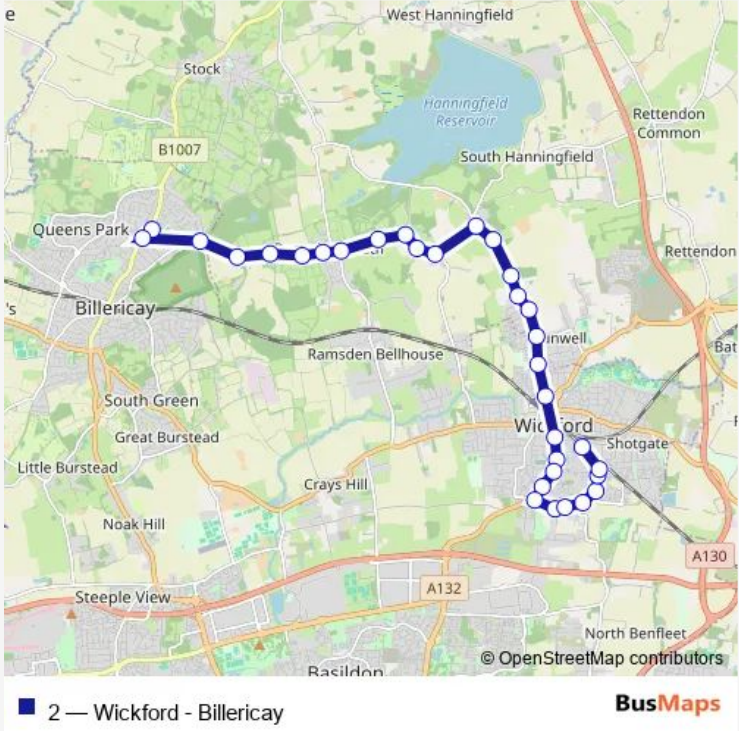

Bus 2 Wickford - Billericay

[Go to website](#)

Direction
 Mayflower — Broad Oaks
 32 stops
[Open route schedule](#)

- Mayflower
- Bush Hall Stores
- Potash Road
- Water Tower
- Hunt's Farm
- The Nags Head
- Park Lane
- Dovedale Close
- Oak Road
- Crowsheath Ln
- Village Hall
- Castledon Road
- Sudbury Road
- Galleons
- Brock Hill Farm
- The Greenway
- Downham Road
- Wantz Corner
- Swan Lane
- Elm Road
- Tiptree Grove

Route schedule
 Mayflower — Broad Oaks

Monday	15:25
Tuesday	15:25
Wednesday	15:25
Thursday	15:25
Friday	15:25
Saturday	—
Sunday	—

Route info
 Direction: Mayflower
 Stops: 32
 Trip Duration: 0 hour 30 min

Harris Close

Twinstead

Broad Oaks

Direction

Tiptree Grove — Mayflower

34 stops

[Open route schedule](#)

Tiptree Grove

Sunday —

Route info

Direction: Tiptree Grove

Stops: 34

Trip Duration: 0 hour 32 min

Dovedale Close

The White Horse

Park Lane