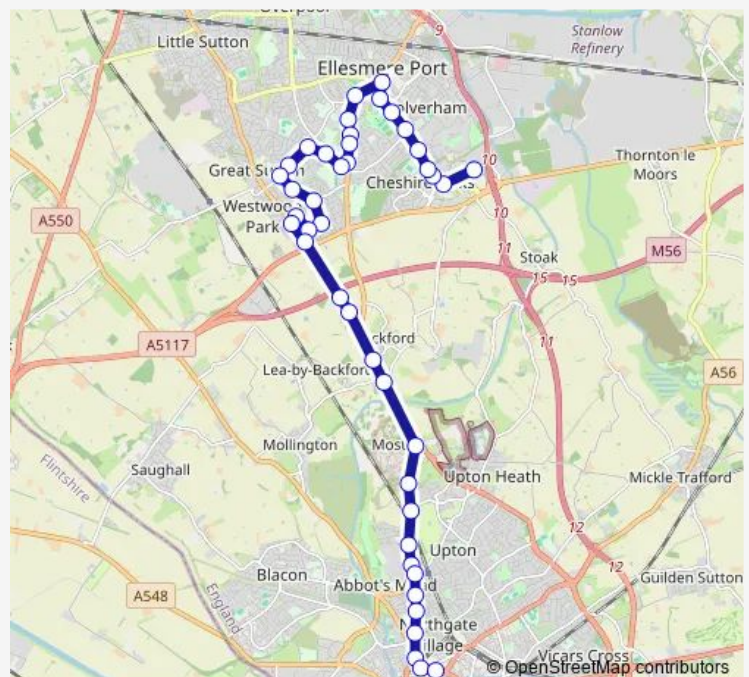

Birkett Avenue

Underwood Drive

Grace Arms

Whitby Park

Ellesmere Port Bus Interchange Stand D

Vale Road

Pembroke Drive

Deeside

### Route schedule

Outlet Village — Chester Bus Interchange

Monday 20:30-23:40

Tuesday 20:30-23:40

Wednesday 20:30-23:40

Thursday 20:30-23:40

Friday 20:30-23:40

Saturday 20:30-23:40

### Route info

Direction: Outlet Village

Stops: 42

Trip Duration: 0 hour 38 min

2 — Chester Bus Interchange - Runcorn

Larchdale Close

St Marks Crescent

Strawberry Fields