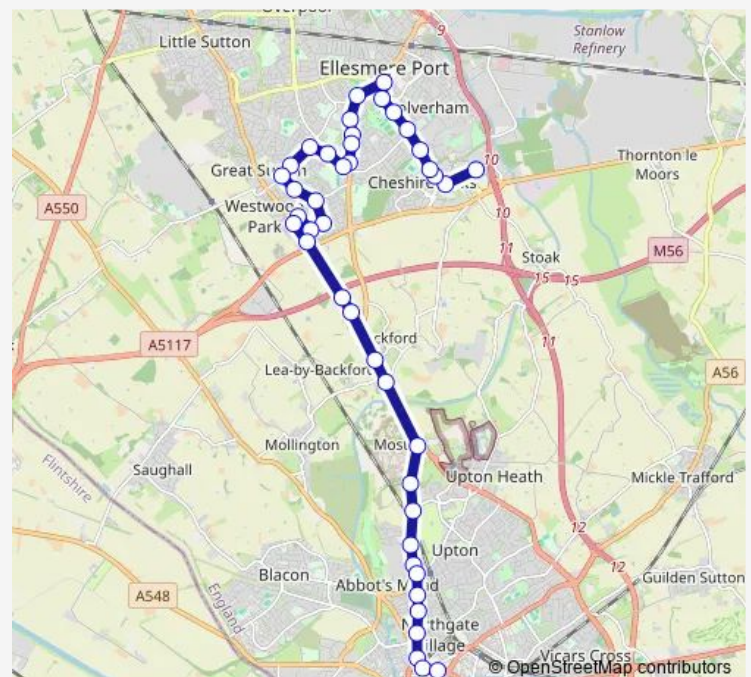

Thursday 20:30-23:40

Friday 20:30-23:40

Saturday 20:30-23:40

Sunday —

Route info

Direction: Outlet Village

Stops: 42

Trip Duration: 0 hour 38 min

2 — Chester Bus Interchange - Runcorn

Larchdale Close

St Marks Crescent

Strawberry Fields

Holm Oak Way

Backford Cross Roundabout

Axes Farm

Liverpool Road

Abbot's Drive

Waterloo Road

Abbot's Grange

Tudor Place

Delamere Street

Chester Bus Interchange

Direction

Chester Bus Interchange — Outlet Village

41 stops

[Open route schedule](#)

Chester Bus Interchange

Bull & Stirrup

Northgate Church

Dawson Drive

Waterloo Road

Abbot's Drive