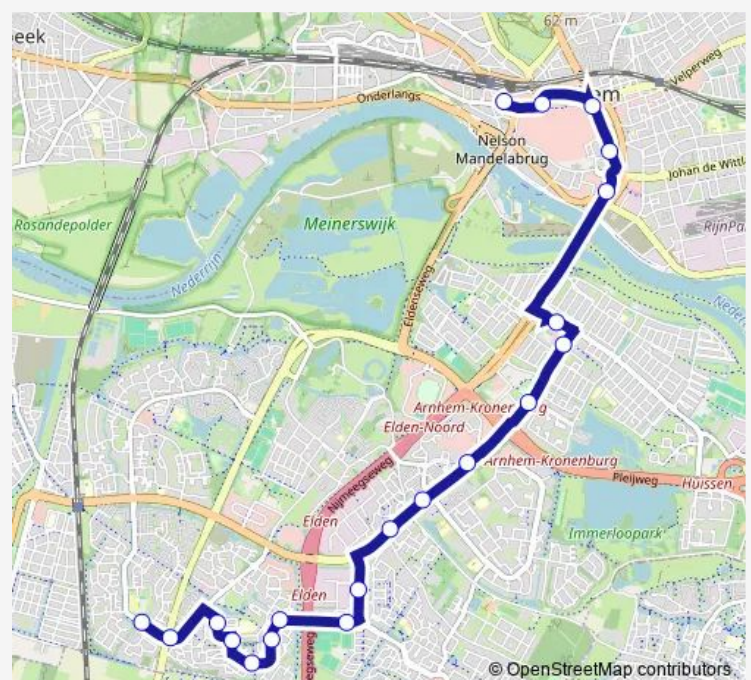

### Direction

Arnhem, Centraal Station [ S ] — Arnhem, De Laar/Bredasingel

20 stops

[Open route schedule](#)

Arnhem, Centraal Station [ S ]

Arnhem, Willemsplein [ B ]

Arnhem, Velperplein [ A ]

Arnhem, Stadstheater Arnhem

### Route schedule

Arnhem, Centraal Station [ S ] — Arnhem, De Laar/Bredasingel

Monday	05:16-00:24 <sup>+1</sup>
Tuesday	05:16-00:18 <sup>+1</sup>
Wednesday	05:16-00:18 <sup>+1</sup>
Thursday	05:16-00:24 <sup>+1</sup>
Friday	05:16-00:18 <sup>+1</sup>
Saturday	06:53-00:23 <sup>+1</sup>
Sunday	08:23-00:24 <sup>+1</sup>

### Route info

Direction: Arnhem, Centraal Station [ S ]

Stops: 20

Trip Duration: 0 hour 30 min

2 — Arnhem CS - De Laar

BusMaps

## Direction

Arnhem, De Laar/Bredasingel — Arnhem, Centraal Station  
[ S ]

19 stops

[Open route schedule](#)

Arnhem, De Laar/Bredasingel

Arnhem, Brabantweg

Arnhem, Echterboschstraat

Arnhem, Maastrichtsingel