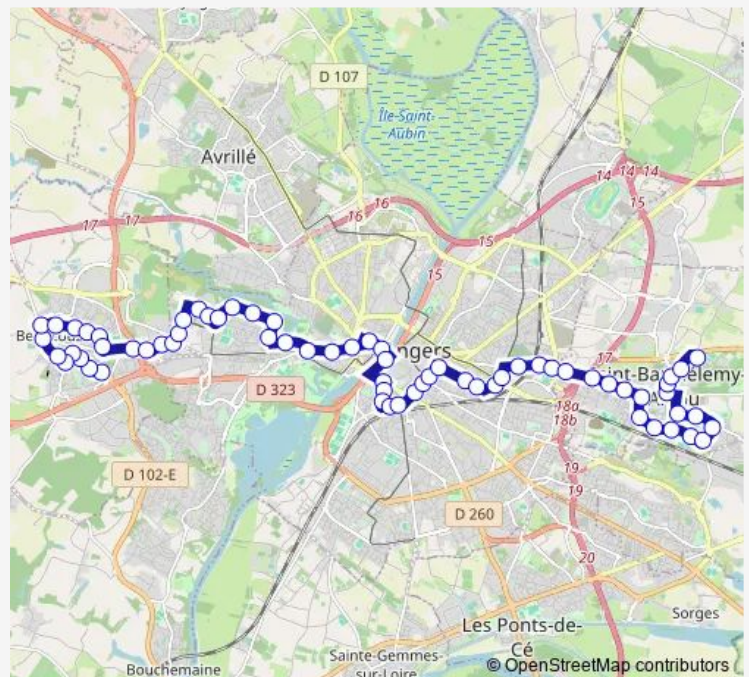

Restau U

Route schedule

Haute Roche — Venaiserie

Monday 05:25-23:20

Tuesday 05:25-23:20

Wednesday 05:25-23:20

Thursday 05:25-23:20

Friday 05:25-23:20

Saturday 05:27-23:20

Sunday 07:22-22:43

Route info

Direction: Haute Roche

Stops: 67

Trip Duration: 1 hour 12 min

2 — Beaucouzé Haute Roche - ST-Barthélemy Venaiserie

Cité Universitaire