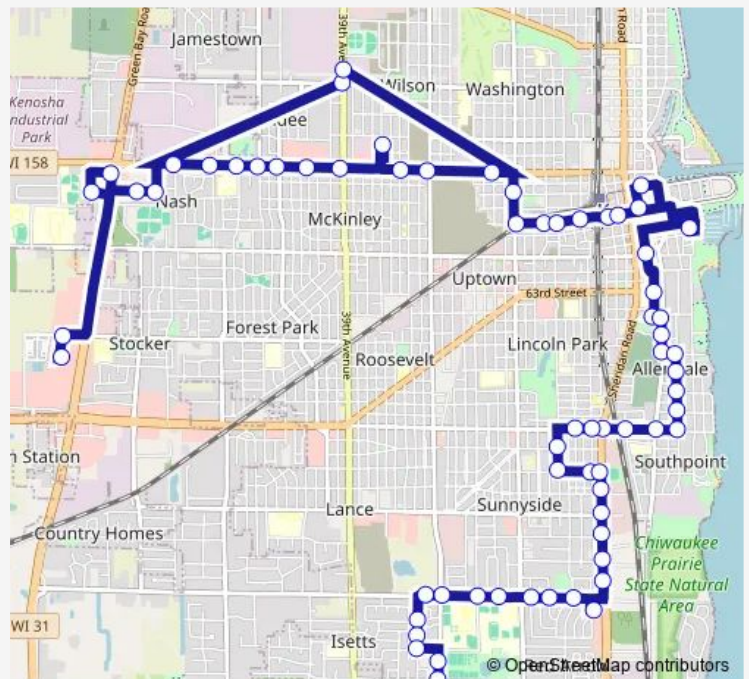

Bus 2 Route 2

[Go to website](#)

Direction
 Southport Plaza #1 — 30th Ave and 89th St
 67 stops
[Open route schedule](#)

- Southport Plaza #1
- Southport Plaza North Exit
- 55th St and 64th Ave (Ne)
- 53td St and Green Bay Rd (Hwy 31) (Sw)
- 55th St and Arbor Green Apts
- 55th St and 58th Ave (Sw)
- 58th Ave and 52nd St
- 52nd St and 56th Ave (Sw)
- 52nd St & 52nd Ave (Eastbound)
- 52nd St and 49th Ave (Sw)
- 52nd St and 47th Ave (Sw)
- 52nd St and Pershiing Blvd (Sw)
- 52nd St & 42nd Ave (Eastbound)
- 52nd St and 39th Ave (Sw)
- Kenosha Market (Citi Trends)
- 52nd St and 33rd Ave (Se)
- 52nd St and 30th Ave (Sw)
- 52nd St and 24th Ave (Sw)
- 52nd St and 22nd Ave
- 22nd Ave and 54th St (Nw)
- 56th St and 22nd Ave (Se)

Route schedule

Southport Plaza #1 — 30th Ave and 89th St

Monday	04:55-23:35
Tuesday	04:55-23:35
Wednesday	04:55-23:35
Thursday	04:55-23:35
Friday	04:55-23:35
Saturday	09:00-15:05
Sunday	—

Route info

Direction: Southport Plaza #1
 Stops: 67
 Trip Duration: 0 hour 55 min

2 — Route 2

56th ST and 19th Ave (Sw)

56th St & 18th Ave (S)

56th St and 14th Ave (Sw)

56th St and 11th Ave (Sw)

56th St and 10th Ave (SW) Dino Museum

Kenosha Transit Center

Civic Center Building/Post Office

Stops: 71

Trip Duration: 0 hour 55 min

75th St and 7th Ave (Sw)

75th St and 5th Ave (Sw)

5th Ave and 73rd St (Se)

5th Ave and 71st St (Se)

5th Ave and 69th St (Se)

5th Ave and 68th St (Se)