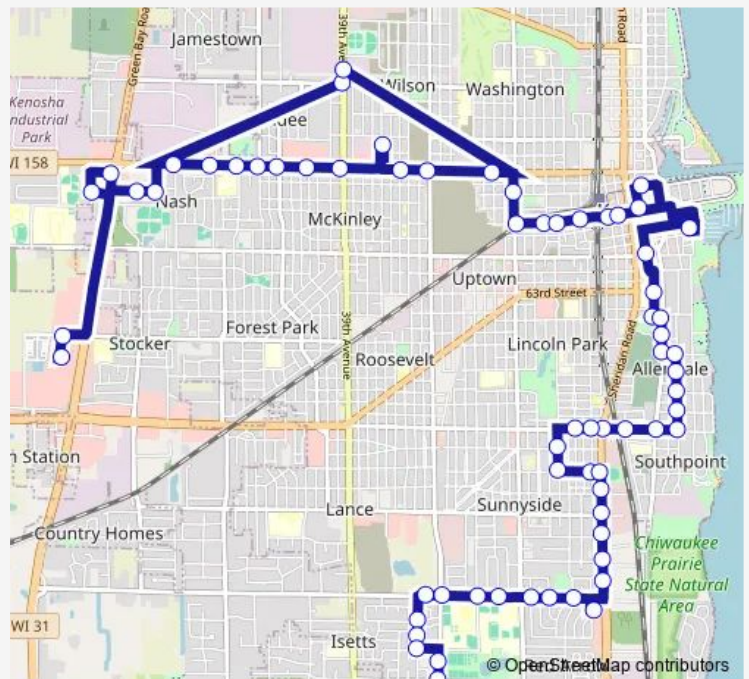

Bus 2 Route 2

[Go to website](#)

Direction
 Southport Plaza #1 — 30th Ave and 89th St
 67 stops
[Open route schedule](#)

- Southport Plaza #1
- Southport Plaza North Exit
- 55th St and 64th Ave (Ne)
- 53td St and Green Bay Rd (Hwy 31) (Sw)
- 55th St and Arbor Green Apts
- 55th St and 58th Ave (Sw)
- 58th Ave and 52nd St
- 52nd St and 56th Ave (Sw)
- 52nd St & 52nd Ave (Eastbound)
- 52nd St and 49th Ave (Sw)
- 52nd St and 47th Ave (Sw)
- 52nd St and Pershiing Blvd (Sw)
- 52nd St & 42nd Ave (Eastbound)
- 52nd St and 39th Ave (Sw)
- Kenosha Market (Citi Trends)
- 52nd St and 33rd Ave (Se)
- 52nd St and 30th Ave (Sw)
- 52nd St and 24th Ave (Sw)
- 52nd St and 22nd Ave
- 22nd Ave and 54th St (Nw)
- 56th St and 22nd Ave (Se)

Route schedule

Southport Plaza #1 — 30th Ave and 89th St

Monday	04:55-23:35
Tuesday	04:55-23:35
Wednesday	04:55-23:35
Thursday	04:55-23:35
Friday	04:55-23:35
Saturday	09:00-15:05
Sunday	—

Route info

Direction: Southport Plaza #1
 Stops: 67
 Trip Duration: 0 hour 55 min

2 — Route 2

56th ST and 19th Ave (Sw)

56th St & 18th Ave (S)

56th St and 14th Ave (Sw)

56th St and 11th Ave (Sw)

56th St and 10th Ave (SW) Dino Museum

Kenosha Transit Center

Civic Center Building/Post Office

Stops: 71

Trip Duration: 0 hour 55 min

75th St and 7th Ave (Sw)

75th St and 5th Ave (Sw)

5th Ave and 73rd St (Se)

5th Ave and 71st St (Se)

5th Ave and 69th St (Se)

5th Ave and 68th St (Se)